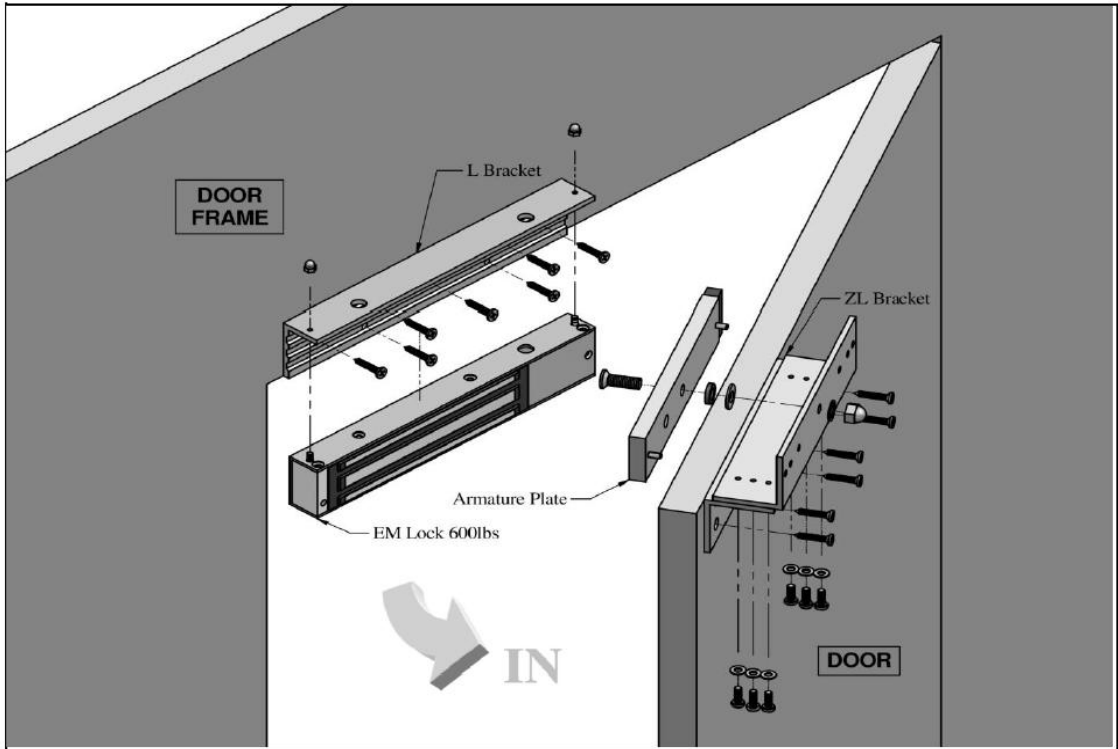

U300ZL DATA / INSTALL

**600 LBS EM LOCK
ZL-275 BRACKET**

Figure Z

Dimension : 180mm (L) X 92mm (W)

Thickness : 4mm

Weight : 0.530kg

Figure L

Dimension : 250mm (L) X 46mm (W) X 30mm (H)

Thickness : 4mm (A) & 5mm (B)

Weight : 0.190kg