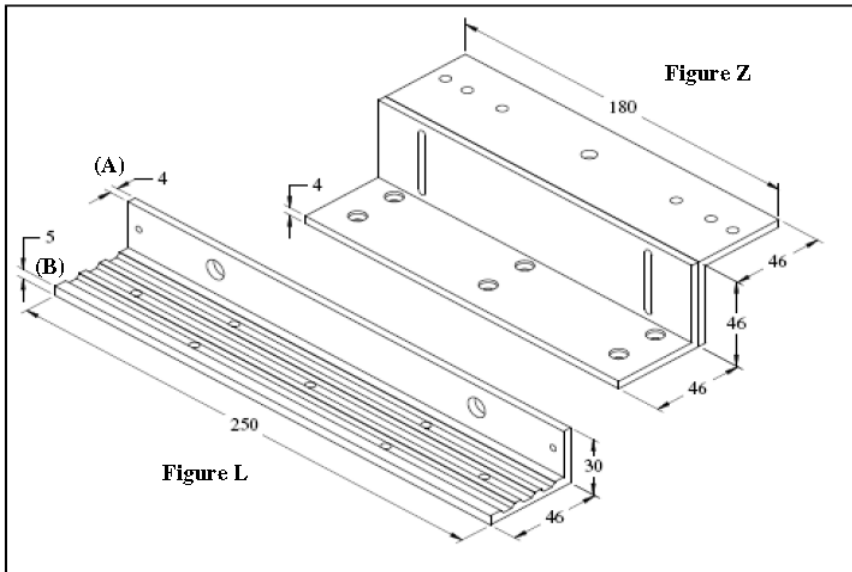

U300ZL DATA / INSTALL

**600 LBS EM LOCK
ZL-275 BRACKET**

Figure Z

Dimension : 180mm (L) X 92mm (W)

Thickness : 4mm

Weight : 0.530kg

Figure L

Dimension : 250mm (L) X 46mm (W) X 30mm (H)

Thickness : 4mm (A) & 5mm (B)

Weight : 0.190kg