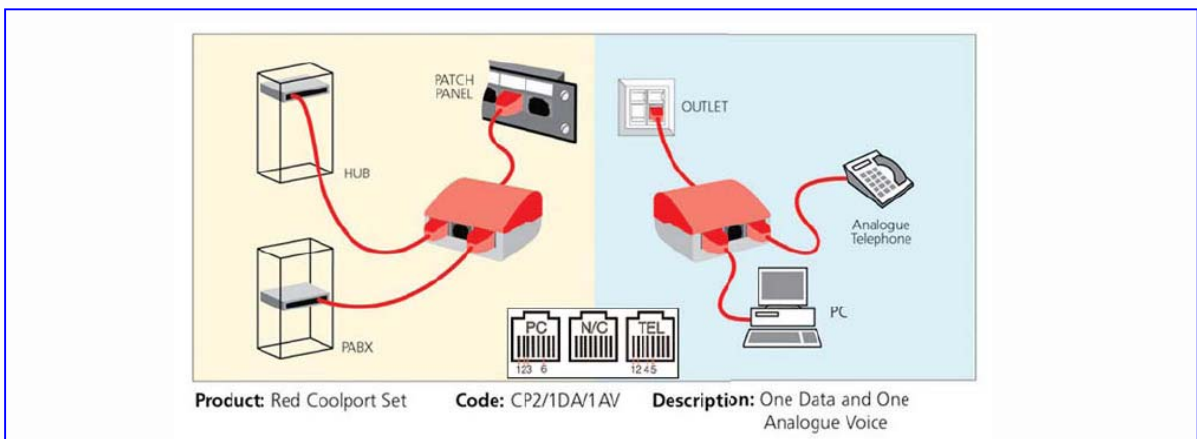

- Connects Data and Voice
- Contemporary Design
- 25 Year System Warranty

Product Description

Coolport is a 3 port outlet to connect up to 3 different devices (such as PC, Telephone or Fax) to one 4 pair cable. All 3 devices are then continuously available.

Easily mounted onto a desk or wall, Coolports are supplied in pairs, with one connected to a wall outlet and the other to a patch panel, using launch leads.

Coolports therefore, provide an instant method for adding more devices to a single cable port - ideal in emergency situations where not enough network outlets are available, or when the cost or disruption caused by installing additional cabling is prohibitive.

The high density floor box for HellermannTyton is both aesthetically pleasing and physically robust. Constructed for a combination of metal and high strength plastic, this unit has been designed to be employed within a variety of office and departmental systems.

Features and Benefits

- Maximize the number of devices available using existing 4 pair cabling system
- Operate up to 3 services per single 4 pair cable
- Enables rapid equipment deployment in disaster recovery situations
- Reduces disruption during network expansion
- Provides added capacity in difficult to cable buildings
- Plug and play installation (Jack to Jack patch leads)
- IDC blocks suitable for permanent installation alternative