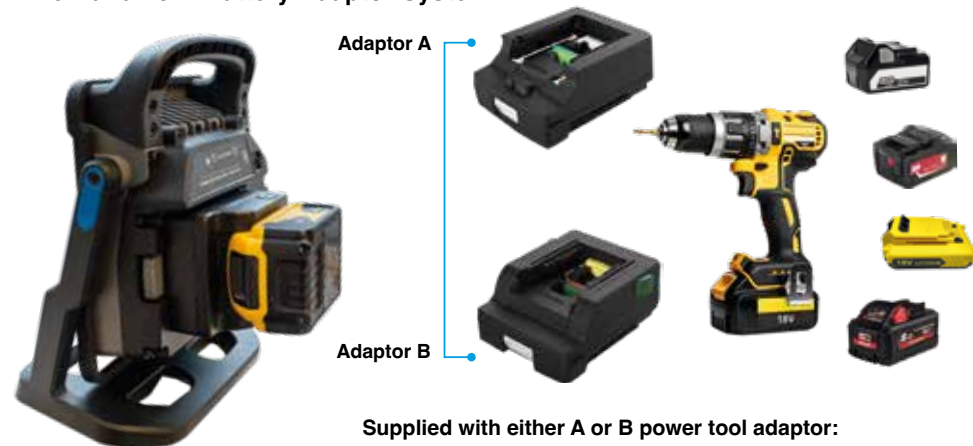

5K and 10K: Battery Adaptor System

Supplied with either A or B power tool adaptor:
Adaptor A: Panasonic, Hikoki (Hitachi), Makita, Bosch
Adaptor B: Dewalt, Milwaukee, Metabo