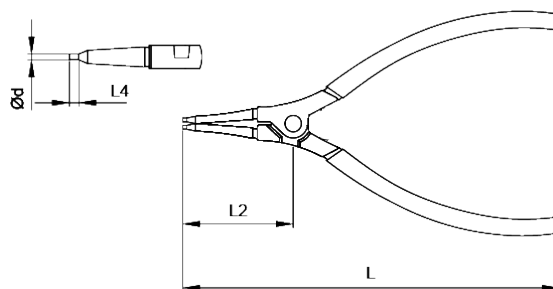

Datasheet

RS Pro External Circlip Pliers/Straight-With Spring

EN

Forged in Germany

Product feature:

- For fitting and removal of external circlips
- Straight tips
- Chrome Vanadium steel
- Phosphate finish
- PVC sleeves

RS CODE NO	CODE NO	L mm-inch	L2 mm	L4 mm	Ød mm	Ø	⚖
1829977	E65-44-0180RS	180mm / 7"	55	2.6	1.7	19-60	176