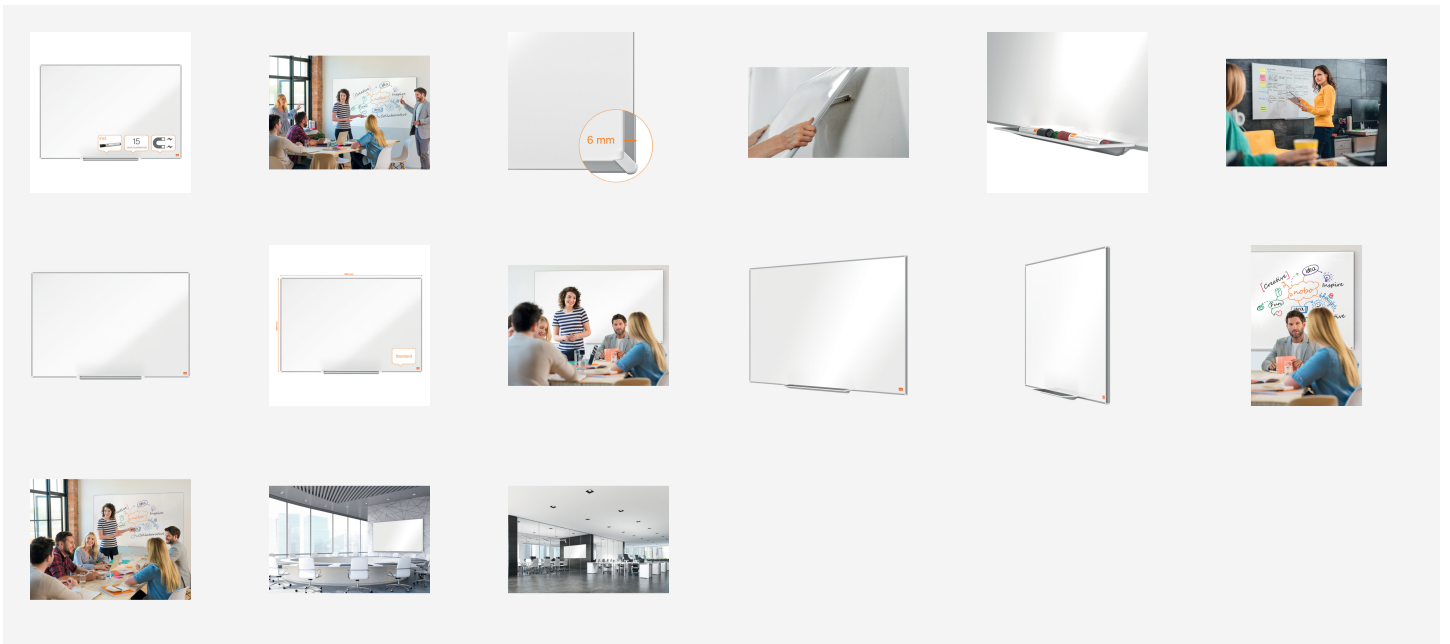

## Nobo Impression Pro Steel Magnetic Whiteboard 900x600mm

Steel magnetic whiteboard with slim and unobtrusive frame that maximises space on the whiteboard surface. A stylish whiteboard pen tray sits below the board surface, ideal for storage of whiteboard accessories. The InvisaMount™ system makes installation easy and fixings are neatly concealed behind the board. The steel magnetic whiteboard surface delivers increased erasability for moderate use. Size: 900x600mm.

## Attributes

- Steel magnetic whiteboard surface delivering increased erasability, for moderate use.
- Size: 900x600mm
- Contemporary slim and stylish frame delivers a more accessible and optimal writing surface on the whiteboard
- InvisaMount™ system makes installation easy and fixings are neatly concealed behind the whiteboard
- A stylish whiteboard pen tray for the storage of whiteboard markers and erasers
- Supplied with a Nobo whiteboard pen
- 15 year surface guarantee