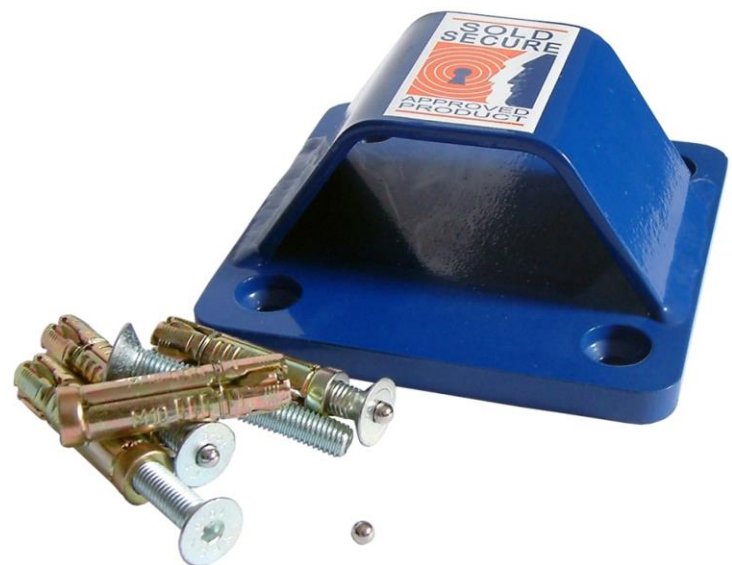

Sold Secure 'Gold Motorcycle' approved Ground Anchor.

BPGA is single bridge anchor of solid construction.

Supplied with 4 security fixing bolts with steel ball inserts.

Benefits

- Sold secure approved product
- Single Bridge Anchor
- Fully case hardened product to RC 60 spec
- Solid Construction
- Supplied complete with four security fixing bolts with steel ball inserts
- Fits chain up to 19mm
- Blue powder coated finish

Recommended For

Items including motorbikes, scooters, high value bicycles, quad bikes, ATV's, plant and machinery, ride on lawnmowers, caravans, trailers and horse boxes.

Width	Height	Length	Clearance	Material
150mm	67mm	150mm	50mm x 110mm	Steel