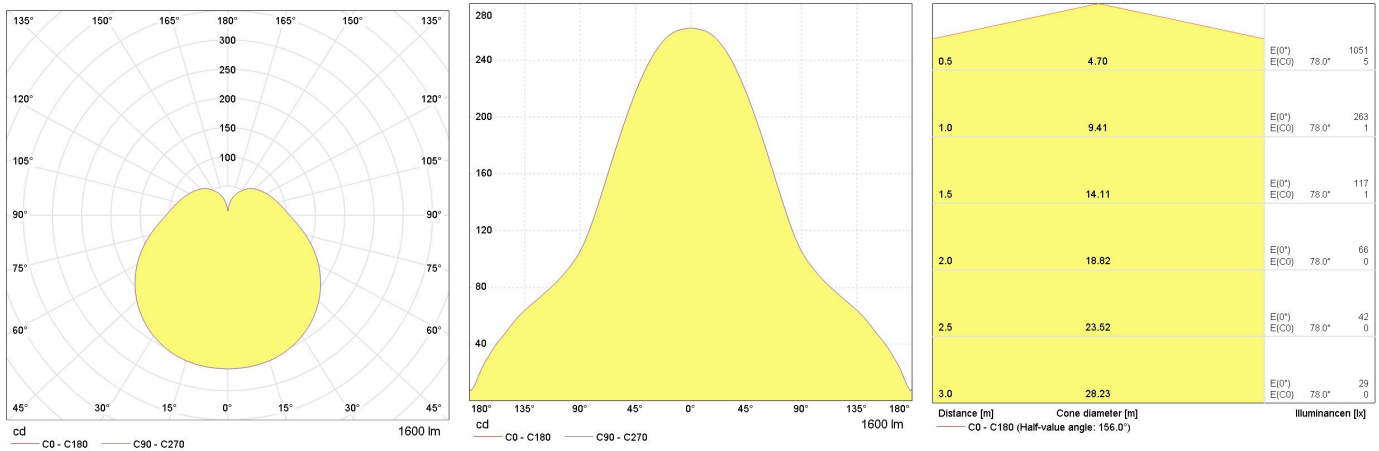

Photometric Data

Downloads & Links

[Go to the catalog site (HTTP)](#)

[Product datasheet (PDF)](#)

[Photometry (IES)](#)

[High-resolution image (JPG)](#)

[LED T8 Glass range Data sheet (PDF)](#)

[LED T8 range Installation guide (HTTP)](#)

[LED T8 Glass range images (HTTP)](#)

[Lighting design tools & calculators (HTTP)](#)

[Certificate for the Quality Management System of GE Lighting EMEA (PDF)](#)

[Certificate for the Environmental Management System of GE Lighting EMEA (PDF)](#)