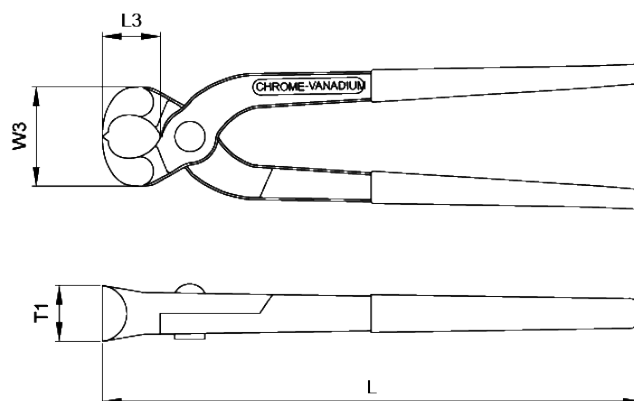

Datasheet

RS Pro Concretors' Nippers (PVC Sleeves)

EN

Product feature:

 Forged in Germany

DIN ISO 9242

- For binding and cutting building wires
- Special tool steel
- Phosphate finish
- PVC sleeves

RS CODE NO	L mm / inch	L3 mm	W3 mm	L1 mm	
1829973	225mm / 9"	30	15.6	20.5	342
1829974	250mm / 10"	33	17.0	24.0	436
1829976	280mm / 11"	36	18.0	25.0	512