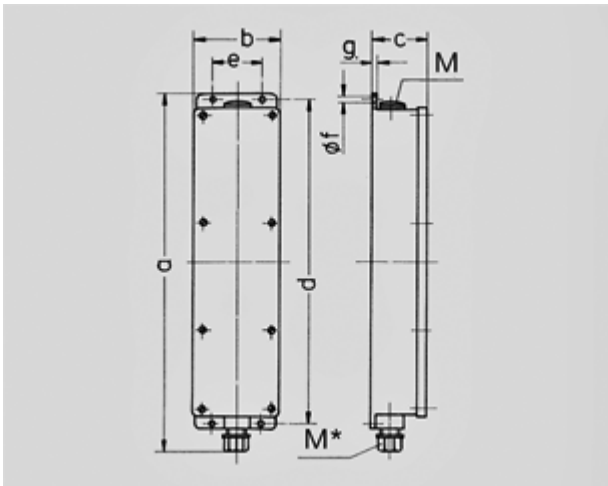

**Socket strip - Part no. 9201070**

- pre-wired for installation
- enclosure electric grey RAL 7035
- enclosure and insert made of AMAPLAST®
- hanging clip enclosed

Protection type	IP 44
Fitted with	3 CEE 16 A, 3 p, 4 h, 110-130 V
Fusing	1 RCD 25 A, 2 p, 0,03 A
Connection/feeder cable	2 m H07RN-F3G2.5 with CEE-plug 16 A, 3 p, 4 h, 110-130V
Enclosure size	401 x 97 mm (H x W)

**Drawing  
5 MB 35**

Dim. in mm	a	
	b	401
	c	97
	d	63
	e	364
	f	56
	g	5.5
	M	4
	M*	25
		25