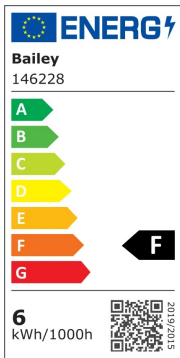

LED Spot PAR16 Black GU10 DIM 6W (65W) 450lm 940 38°

Article number: 146228

BAI BaiSpot Black LED PAR16 GU10 4000K 6W (65W) 450lm 38° Dimmable CRI90 230V-240V 50x53mm Reflector LED-lamp

These BaiSpot Black reflector LED lamps are distinguished not only by their stylish black housing, but also by the high CRI value of 90. So twice as beautiful. The housing is so stylish that these light sources can be used in an open fixture perfectly. This version of the BaiSpot is dimmable. Make sure you use the correct LED dimmer. Ambient temperature range: -25°C to +40°C.

General ETIM properties

ETIM group	Lamps
ETIM class	LED-lamp/Multi-LED
Name	LED Spot PAR16 Black GU10 DIM 6W (65W) 450lm 940 38°
Brand	Bailey
Productseries	BaiSpot LED MV
Producttype	GU10 Black

ETIM specifications

Socket	GU10
Luminous flux [lm]	450 - 450
Nominal voltage [V]	220 - 240
Lamp power [W]	6 - 6
Colour temperature [K]	4000 - 4000
Diameter [mm]	50
Length [mm]	53
Dimmable	Yes
Lamp shape	Reflector
Beam angle [°]	38 - 38
Colour	White
Type of glass/cover	Prism
Lamp designation	PAR16
Colour rendering index CRI	90-100
Voltage type	AC
Filament lamp	No
Luminous intensity [cd]	850
Rated luminous flux according to IEC 62612 [lm]	450
Power factor	0.5
Lamp efficacy [lm/W]	75
Nominal current [mA]	33 - 33
Colour of light according to EN 12464-1	Neutral white 3300-5300 K
Housing colour	Black
Average nominal lifetime [h]	25000
Degree of protection (IP)	IP20
Colour consistency (McAdam ellipse)	SDCM6
Min. number of switching cycles	12500
Weighted energy consumption in 1000 hours [kWh]	6
Remote operation possible	No
With movement sensor	No
With remote control	No
Photobiological safety according to EN 62471	RG0
Compatible with Apple HomeKit	No
Compatible with Google Assistant	No
Compatible with Amazon Alexa	No
IFTTT support available	No
Suitable for electronic ballast	No
Suitable for magnetic ballast	No
Dimming phase cut-off (trailing edge)	Yes
Dimming phase cut-on (leading edge)	Yes
Dimming Touch and Dim	No