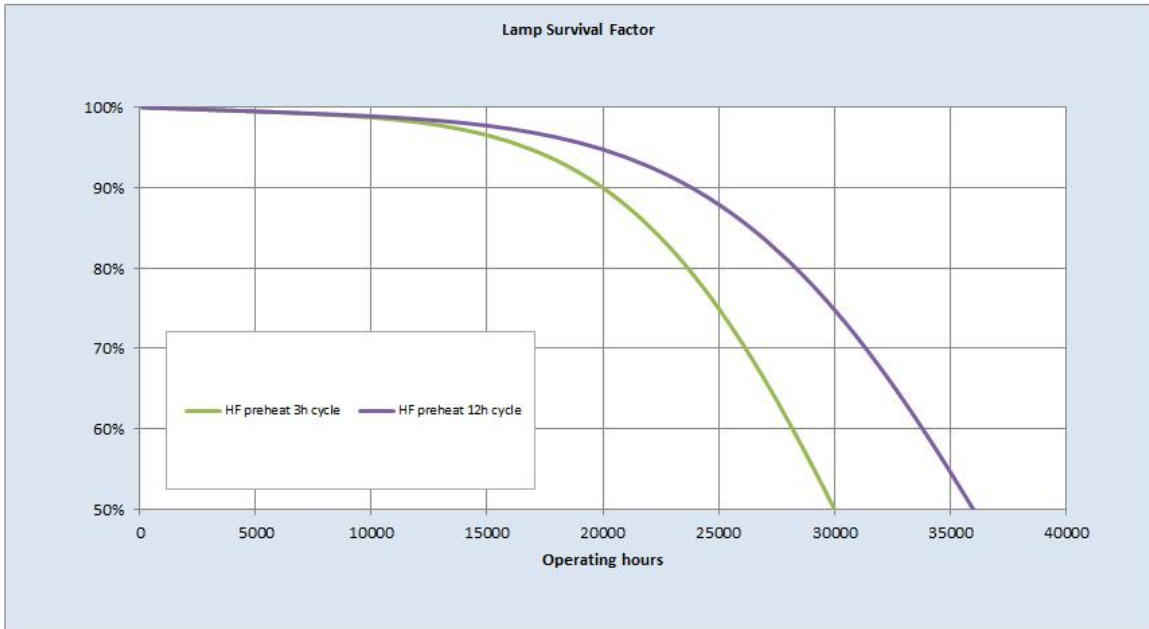

Survival data