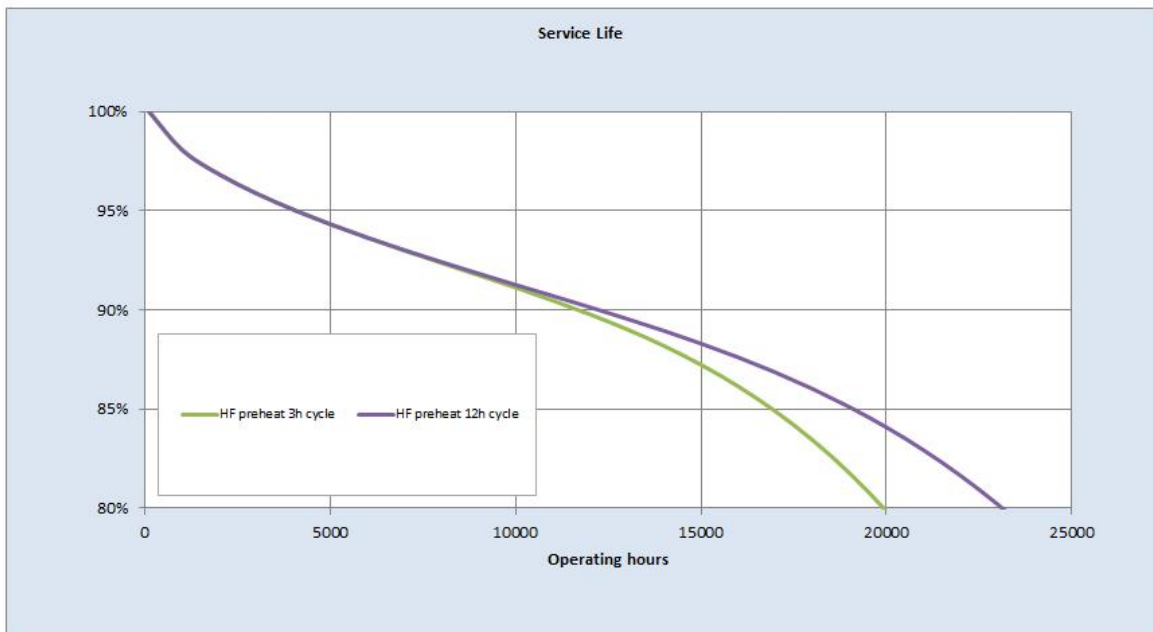

Service life data