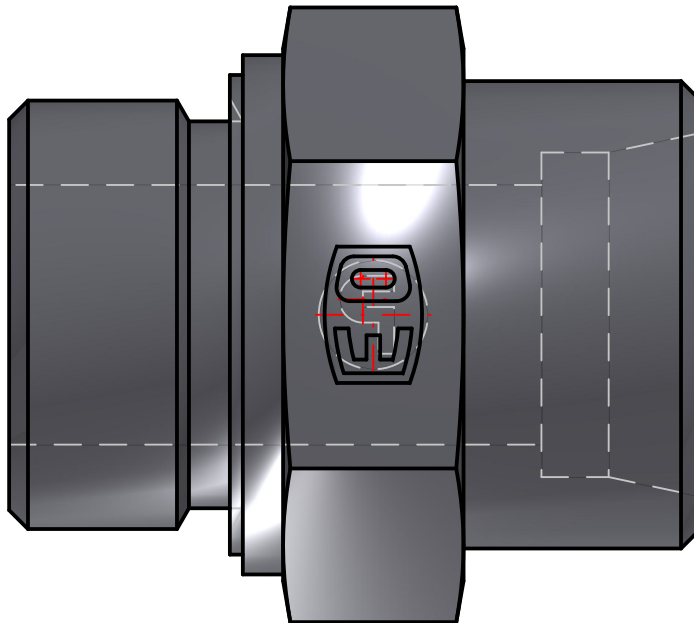

ENGINEERING YOUR SUCCESS.

Parker Hannifin Corporation
High Pressure Connectors Europe
Am Metallwerk 9
33659 Bielefeld, Germany
Ph: +49 (0) 521-4048-0
Fax: +49 (0) 521-4048-4280

PARKER High Pressure Connectors Europe Division
Ermeto DIN male stud high pressure hydraulic tube fittings

PART Number: GE25SMEDOMDCF

*Interactive 3D graphic, click to activate and rotate
(3D capable PDF viewer required)*

Technical Data	
Part Number	GE25SMEDOMDCF
Series Name	Ermeto DIN male stud high pressure hydraulic tube fittings
Series Code	Ermeto DIN male stud high pressure hydraulic tube fittings
Division ID	687614
Division Name	High Pressure Connectors Europe Division
Company	Parker Hannifin