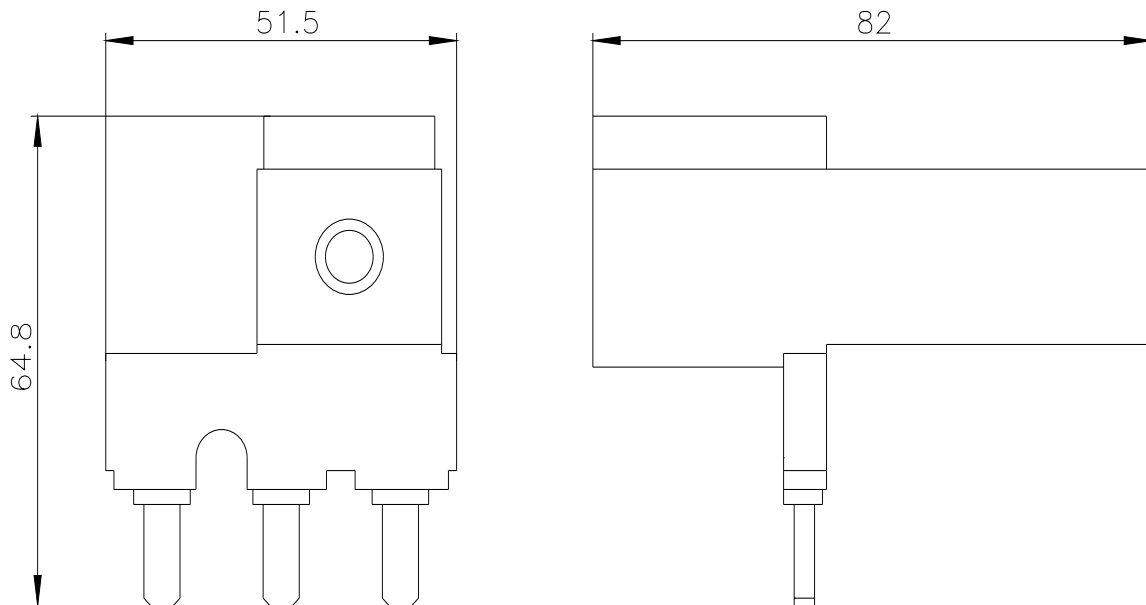

<https://support.industry.siemens.com/cs/ww/en/ps/3RT1936-4BB31>

Image database (product images, 2D dimension drawings, 3D models, device circuit diagrams, EPLAN macros, ...)

http://www.automation.siemens.com/bilddb/cax_de.aspx?mlfb=3RT1936-4BB31&lang=en