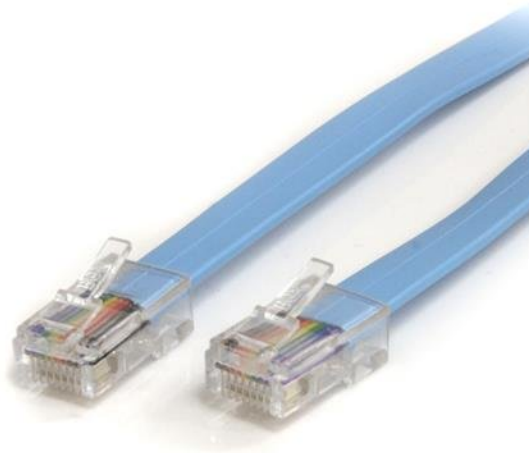

## 6 ft Cisco Console Rollover Cable - RJ45 M/M

Product ID: ROLLOVERMM6

This 6ft Cisco Console Cable/Rollover cable is a cost-effective replacement cable which enables you to connect your computer to your Cisco® router, server, or network equipment. This durable Cisco Console Cable is a direct replacement cable that conforms to the Yost Serial Device Wiring Standard.

Expertly designed and constructed of only the highest quality materials, our Cisco Console Rollover cable delivers maximum dependability and is backed by our Lifetime Warranty.

### Features

- Portable design
- Easy to use and install

<b>Hardware</b>	Warranty	Lifetime
	Cable Jacket Type	PVC - Polyvinyl Chloride
	Cable Type	Flat Molded
	Number of Conductors	8
<b>Connector(s)</b>	Connector A	1 - RJ-45 Male
	Connector B	1 - RJ-45 Male
<b>Physical Characteristics</b>	Cable Length	6 ft [1.8 m]
	Color	Blue
	Product Height	2.1 in [5.3 cm]
	Product Length	6.1 ft [1.9 m]
	Product Width	2.1 in [53 mm]
	Weight of Product	1.8 oz [50 g]
	Wire Gauge	26 AWG
<b>Packaging Information</b>	Package Height	8.7 in [22 cm]
	Package Length	0 in [0.1 mm]
	Package Quantity	1
	Package Width	7.9 in [20 cm]
	Shipping (Package) Weight	1.9 oz [55 g]
<b>What's in the Box</b>	Included in Package	1 - 6 ft Cisco Console Rollover Cable - RJ45 Ethernet M/M