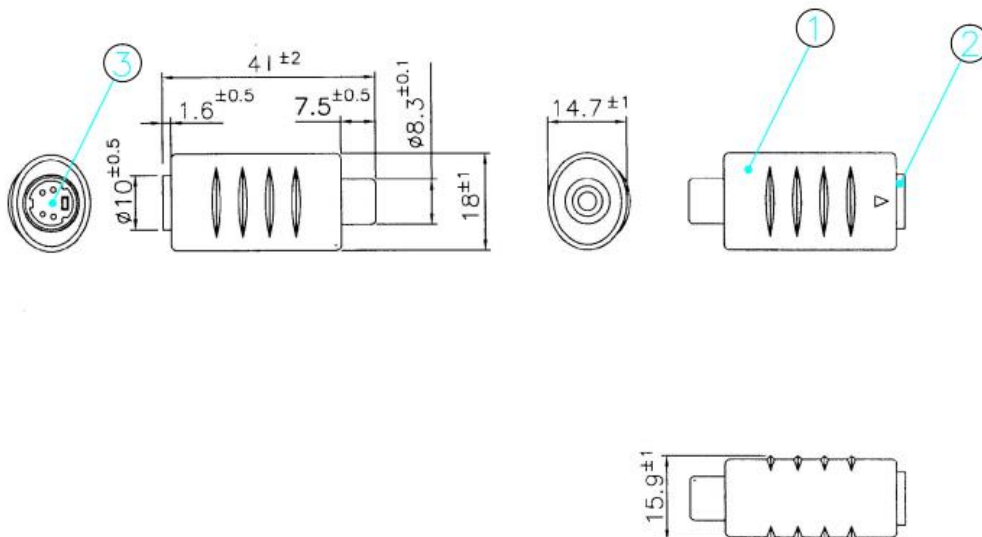

Datasheet

Straight A/V Connector Adapter Female RCA to Female S-Video

RS Stock number [410-959](#)

Dimensions: (mm)

Specifications

- Body Orientation: Straight
- Converts From Gender: Female
- Converts From Type: RCA
- Converts To Gender: Female
- Converts To Type: S-Video
- End 1: Female RCA (1)
- End 1 Number of Connectors: 1
- End 2: Female S-Video (1)
- End 2 Number of Connectors: 1
- Type: Audio, Video