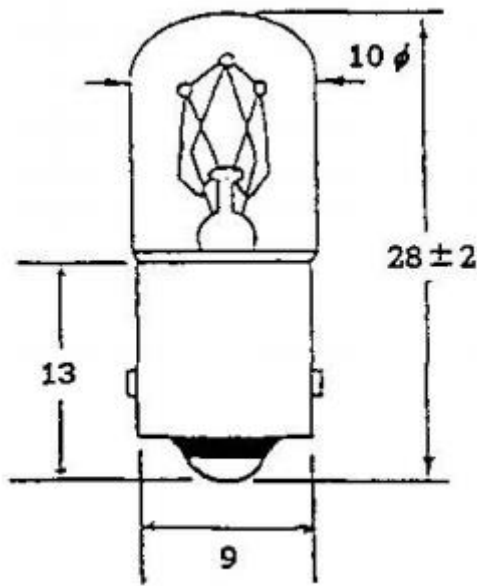

Datasheet

BA9s Filament Indicator Lamp

RS Stock number [360-7834](#)

Drawing (mm):

Specifications:

Bulb Diameter:	10 ± 1mm
Length:	28 ± 2mm
Base Type:	Ba9s/13
Voltage:	30V
Amperage:	70mA + 10%
Filament Type:	C-2F/Vacuum Type
MSCP:	0.5 CP ± 20%
Life Hours:	5000hrs