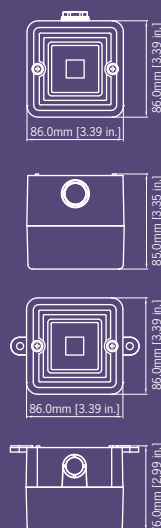

Country specific or custom tone configurations and alarm frequencies are available upon request.

Part codes:

Version:	Part code:
24V dc	A100DC24[x]
48V dc	A100DC48[x]
24V ac	A100AC24[x]
115V ac	A100AC115[x]
230V ac	A100AC230[x]
[x] = Housing colour:	G: Grey R: Red W: White

Suffix part number with '-P' for programmable, 4 stage,45 tone version.

Suffix part number with '-UL' for UL approved version.

Alarm sounder:

Version:	Voltage:	Current:
24V dc	10-30V dc	25mA*
48V dc	35-60V dc	50mA*
24V ac	50/60Hz	+/-10% 40mA
115V ac	50/60Hz	+/-10% 20mA
230V ac	50/60Hz	+/-10% 15mA

* current at nominal voltage on Tone 2

Specification:

Maximum output:	104dB(A) @ 1 metre
Nominal output:	100dB(A) @ 1m +/- 3dB - Tone 2
No. of tones:	32 (UKOOA / PFEER compliant)
No. of stages:	3
Volume control:	Max. 100dB(A); Min. 90dB(A) - Tone 2
Effective range:	32m @ 1KHz
Voltages DC:	24V dc (10-30V dc); 48V dc (35-60V dc) [DC units can use 24V ac for single stage applications.]
Voltages AC:	24V ac; 115V ac; 230V ac
Stage switching:	Negative Reverse polarity stage switching on DC units.
Ingress protection:	IP66
Housing material:	High impact UL94 V0 & 5VA FR ABS
Colour:	Red (RAL3000), grey (RAL7038) & white.
Cable entries:	3 x M20 clearance gland entries in side & back
Terminals:	0.5 to 1.5mm ² cables.
Operating temp:	-25 to +55°C
Storage temp:	-40 to +70°C
Relative humidity:	90% at 20°C.
Weight :	DC: 0.26kg AC:0.37kg