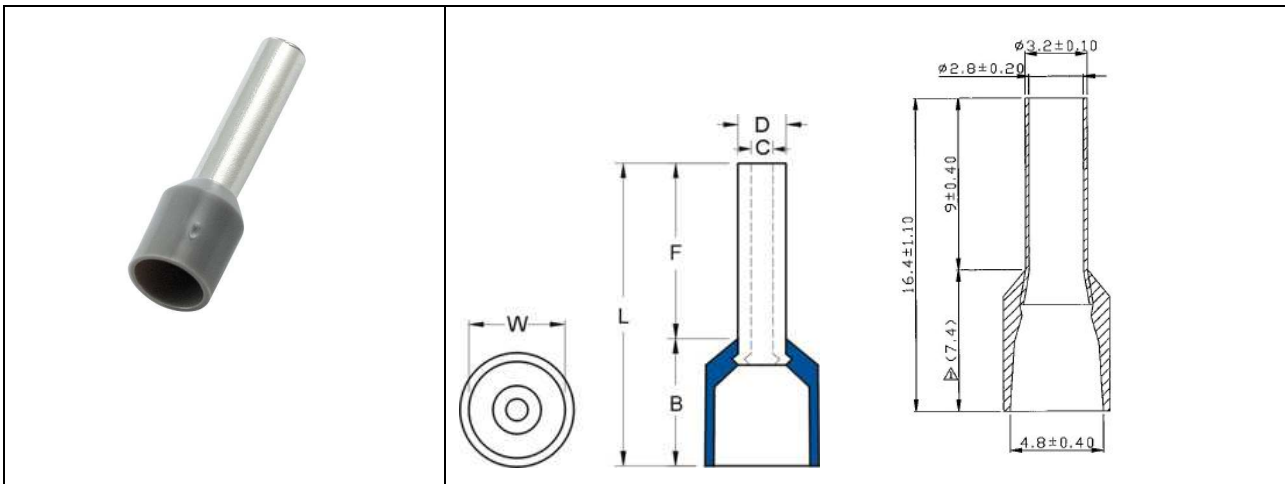

EN

Datasheet

RS PRO NYLON-INSULATED CORD END TERMINALS

Stock number: 178-7319

MAXIMUM ELECTRIC CURRENT:

A.W.G.	12
AMP.	35

MAXIMUM ELECTRICAL RATING: 105° C 600 VOLTS MAX.

INSULATION MATERIAL: NYLON

TERMINAL MATERIAL: COPPER TUBE

SURFACE TREATMENT: TIN PLATE

INSULATION COLOR: GREY

WIRE RANGE A.W.G. mm ²	ITEM NO.	DIMENSION inch(mm)					
		F	L	W	B	D	C
12 A.W.G.	178-7319	0.354	0.646	0.189	0.291	0.126	0.11
4 mm ²		9	16.4	4.8	7.4	3.200	2.8