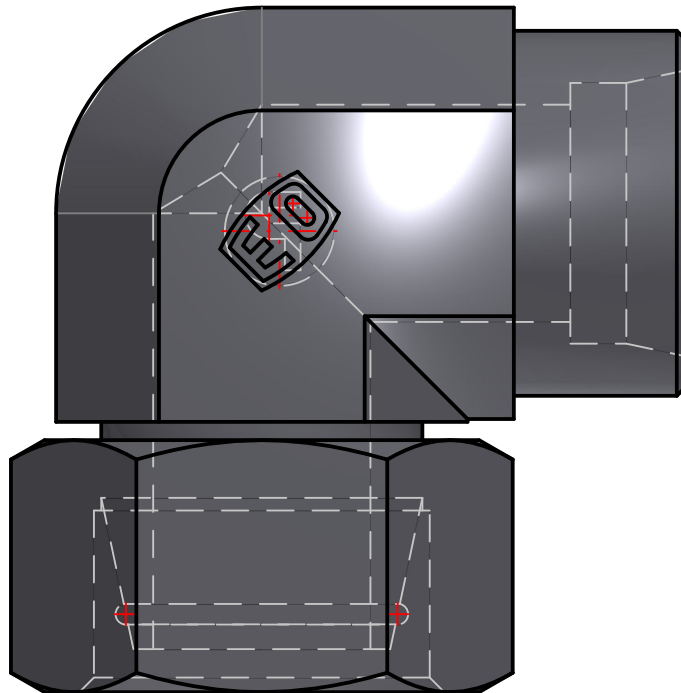

ENGINEERING YOUR SUCCESS.

Parker Hannifin Corporation
High Pressure Connectors Europe
Am Metallwerk 9
33659 Bielefeld, Germany
Ph: +49 (0) 521-4048-0
Fax: +49 (0) 521-4048-4280

PARKER High Pressure Connectors Europe Division
Ermeto DIN tube to tube swivel high pressure hydraulic tube fittings

PART Number: EW30SOMDCF

*Interactive 3D graphic, click to activate and rotate
(3D capable PDF viewer required)*

Technical Data	
Part Number	EW30SOMDCF
Series Name	Ermeto DIN tube to tube swivel high pressure hydraulic tube fittings
Series Code	Ermeto DIN tube to swivel high pressure hydraulic tube fittings
Division ID	687614
Division Name	High Pressure Connectors Europe Division
Company	Parker Hannifin