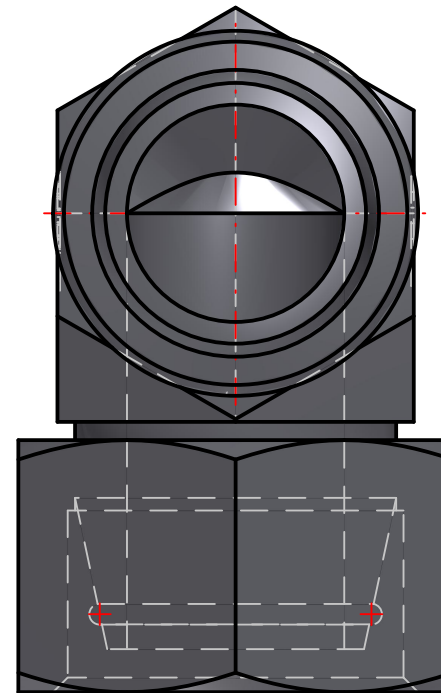

ENGINEERING YOUR SUCCESS.

Parker Hannifin Corporation
High Pressure Connectors Europe
Am Metallwerk 9
33659 Bielefeld, Germany
Ph: +49 (0) 521-4048-0
Fax: +49 (0) 521-4048-4280

PARKER High Pressure Connectors Europe Division
Ermeto DIN tube to tube swivel high pressure hydraulic tube fittings

PART Number: EW30SOMDCF

*Interactive 3D graphic, click to activate and rotate
(3D capable PDF viewer required)*

Technical Data	
Part Number	EW30SOMDCF
Series Name	Ermeto DIN tube to tube swivel high pressure hydraulic tube fittings
Series Code	Ermeto DIN tube to swivel high pressure hydraulic tube fittings
Division ID	687614
Division Name	High Pressure Connectors Europe Division
Company	Parker Hannifin