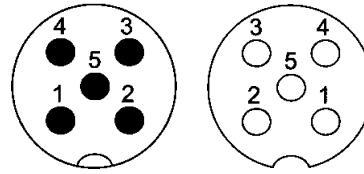

Mating face

A-coding  
Mating face  
acc. to IEC 61076-2-101

Identification	Part number	Drawing	Dimensions in mm
----------------	-------------	---------	------------------

M12 connector with PMA connection for PVC tube NW10

Male  
5 poles, A-coding

21 03 812 1511

M12 connector with PMA connection for PVC tube NW10

Female  
5 poles, A-coding

21 03 812 2511