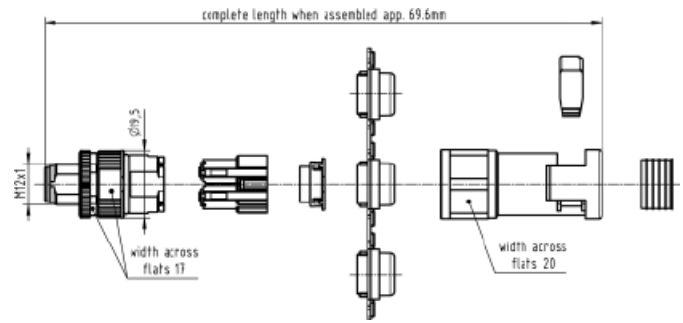

Mating face

A-coding  
Mating face  
acc. to IEC 61076-2-101

Identification	Part number	Drawing	Dimensions in mm
----------------	-------------	---------	------------------

M12 connector with PMA connection for PVC tube NW10

Male  
5 poles, A-coding

21 03 812 1511

M12 connector with PMA connection for PVC tube NW10

Female  
5 poles, A-coding

21 03 812 2511