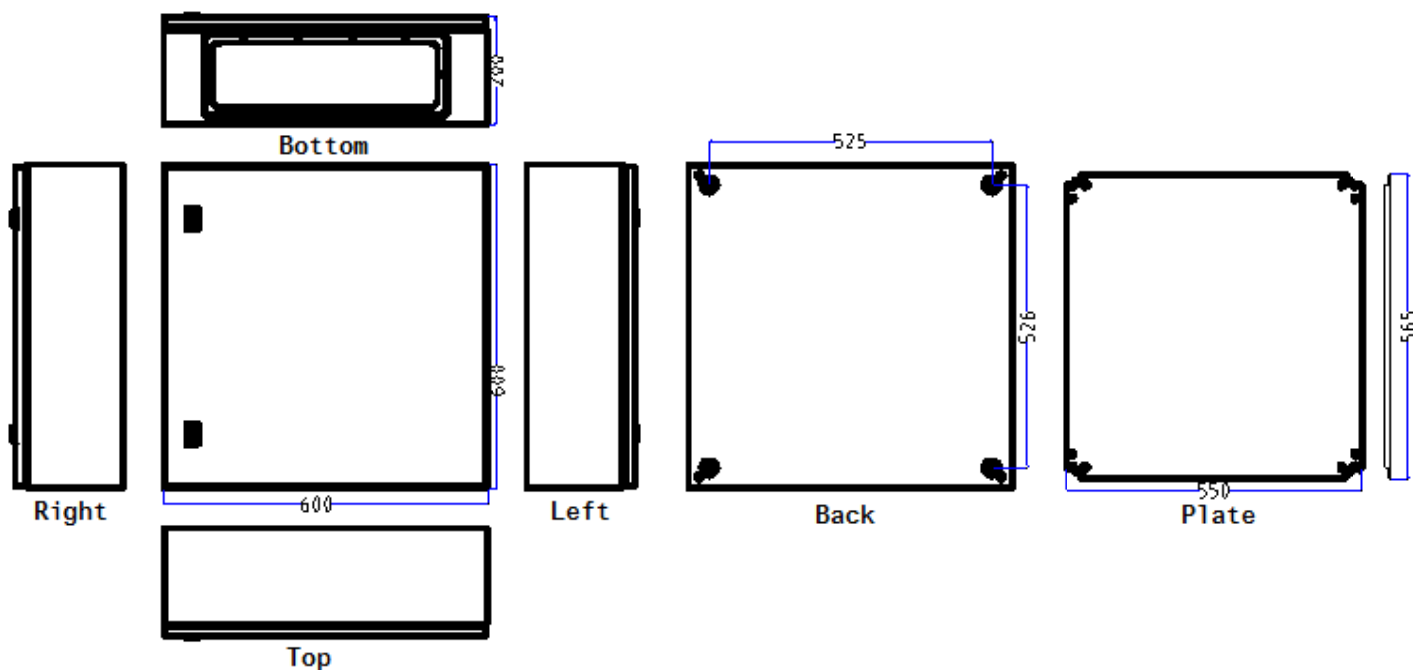

Product Datasheet

ENGLISH

MS Wall Box with Brackets/Chassis Plates

Drawings: