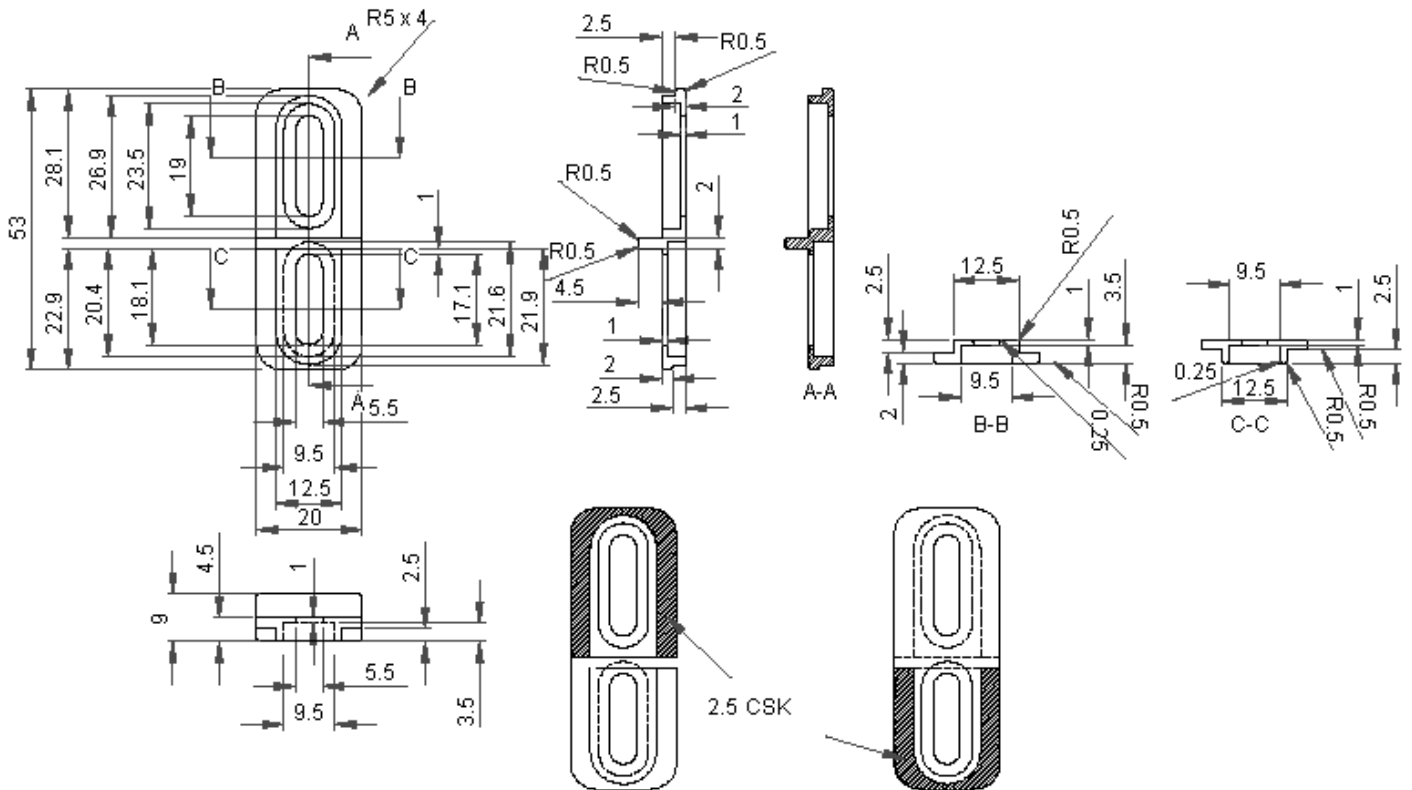

## Specifications:

Material : Aluminum alloy #ADC-12.

Finish : Natural.

Gray.

Black.

Dimensions : Millimetres