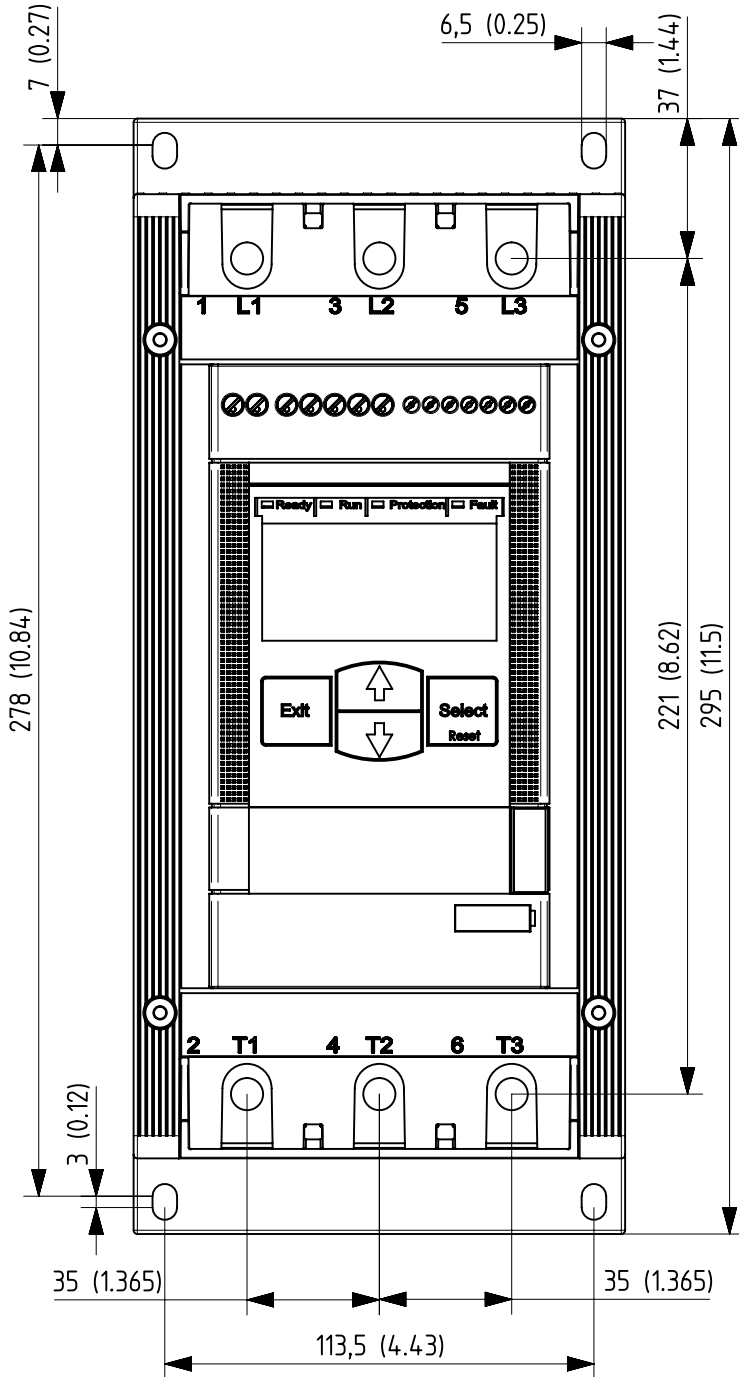

Item No	Article No	Qty.	Material, Type, etc	Dimension	Name of Item
Prepared	Kristoffer Kling		Responsible dep RM	Title Softstarter	
Approved	Kristoffer Kling	01-Nov-2010	Take over dep	Dimension Print	
Revision	-		Scale 1:2	Document Number	Lang en
ABB AB, Cewe-Control				1SFB536247G1002	Cont 1
					Sheet 1