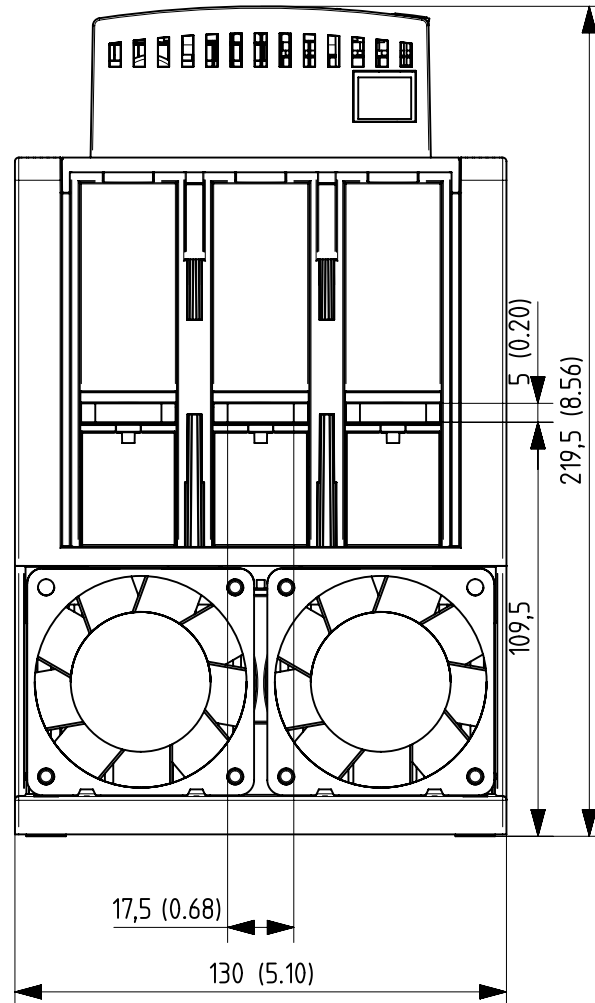

Item No	Article No	Qty.	Material, Type, etc	Dimension	Name of Item
Prepared	Kristoffer Kling		Responsible dep RM	Title Softstarter	
Approved	Kristoffer Kling	01-Nov-2010	Take over dep	Dimension Print	
Revision	-		Scale 1:2	Document Number	Lang en
ABB AB, Cewe-Control				1SFB536247G1002	Cont 1
					Sheet 1