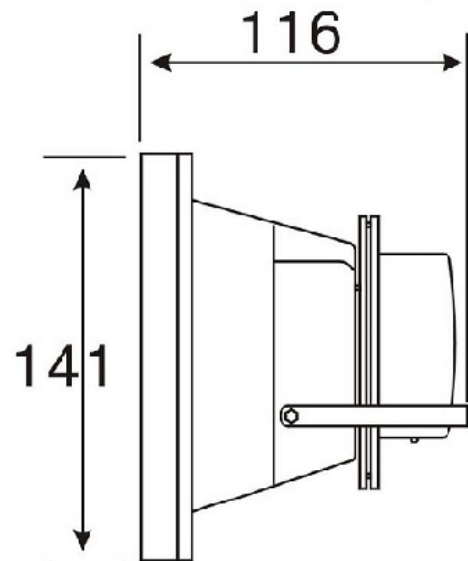

### **SPECIFICATIONS**

|                    |                    |
|--------------------|--------------------|
| Watt               | 20W                |
| Work Voltage       | AC85-265V          |
| Configuration Size | L180.9*W141*H116mm |
| Light Color        | cool white         |

**Dimensions:**