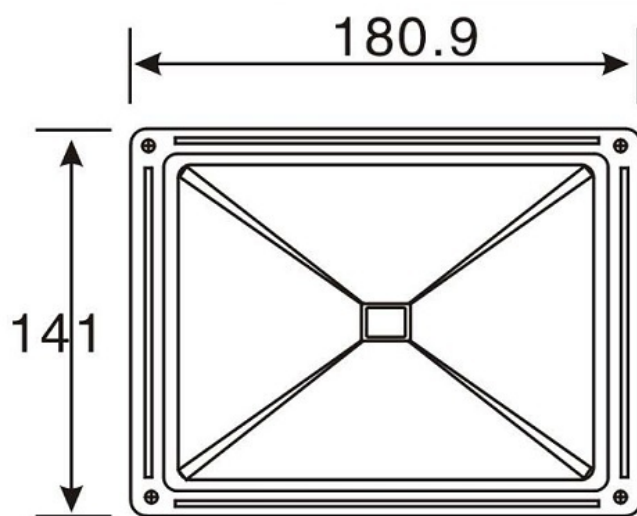

### **SPECIFICATIONS**

|                    |                    |
|--------------------|--------------------|
| Watt               | 20W                |
| Work Voltage       | AC85-265V          |
| Configuration Size | L180.9*W141*H116mm |
| Light Color        | cool white         |

**Dimensions:**