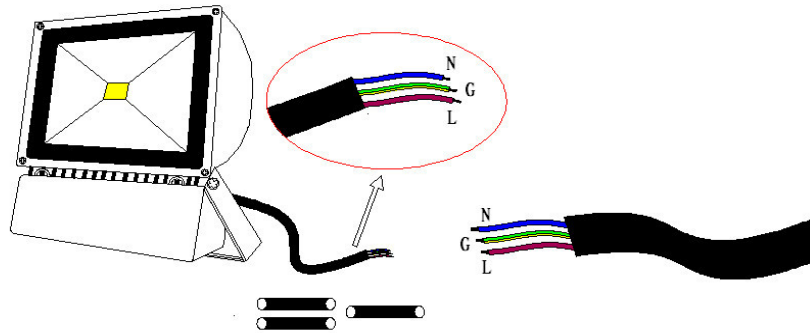

How to assemble:

Step 1: