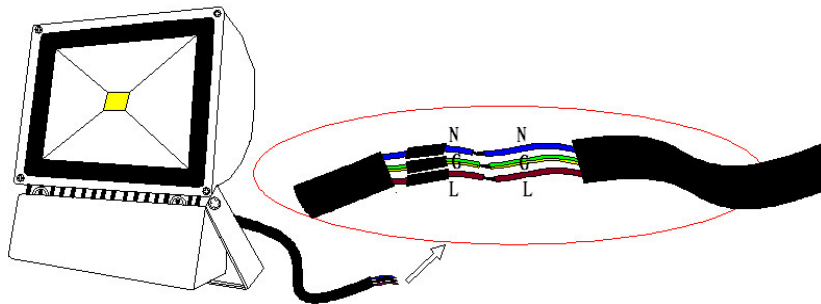

How to assemble:

Step 1:

Step 2:

Step 3: