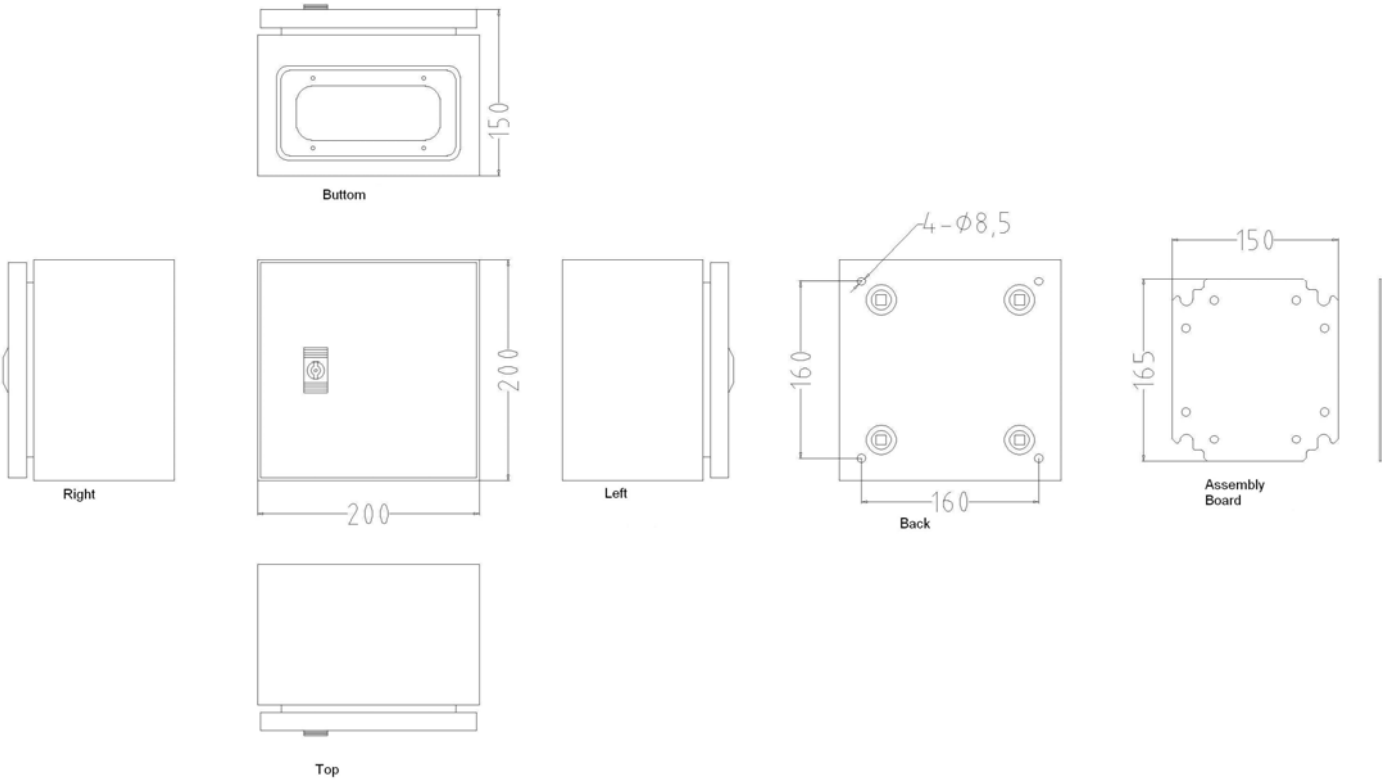

# Mild Steel IP66 Wall Box, 200x200x150mm

unit: +/-0.5mm