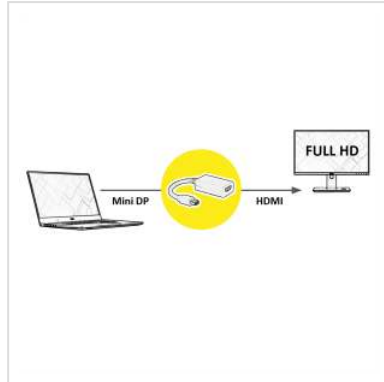

# ROLINE Mini DisplayPort-HDMI Adapter, MiniDP M - HDMI F

<b>Product No.</b>	12.03.3129
<b>Manufacturer</b>	ROLINE
<b>Manufacturer No.</b>	12.03.3129
<b>EAN (single piece)</b>	7611990189403

**Mini DisplayPort to HDMI cable adapter for connecting a graphics card with Mini DP to a monitor with HDMI connection - with a resolution of up to 1920x1080 / 1920x1200 @60Hz!**

- For connecting a graphic card with Mini DisplayPort connector to a HDMI monitor by using a HDMI M-M cable
- Connectors: Mini DisplayPort Male, HMDI Female
- Length: ca. 10 cm
- Remark: The DisplayPort-HDMI adapter is only working in one direction: the DisplayPort plug has to be connected to the source device (e.g. graphic card)

## Technical specifications

Manufacturer	ROLINE
Product group	Adapters, Terminators, Converters
Product type	Mini DisplayPort-HDMI Adapter
Colour	white
Length	0.1 m

Max. resolution	1920 x 1080 / 1920 x 1200 @60Hz (2K, Full HD)
Side 1 connection (PC)	Mini DisplayPort Male
Side 2 connection (Peripherals)	HDMI Female
Side 1 Connector Type	Mini DisplayPort
Side 1 Connector Gender	Male
Side 2 Connector Type	HDMI Type A
Side 2 Connector Gender	Female
Active / Passive	Passive
Area of application	External