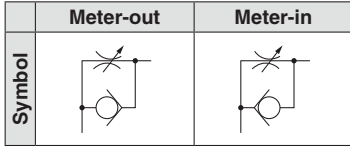

Elbow Type/Universal Type

AS□□□1F

Symbol
Flow Direction Symbols on Body

* Photo shows the model without seal.

Applicable tubing O.D. [mm]	Connection thread	Model			
		Elbow type		Universal type	
		Meter-out	Meter-in	Meter-out	Meter-in
Ø 2	M3 x 0.5	AS1201F-M3-02	AS1211F-M3-02	—	—
	M5 x 0.8	AS1201F-M5-02	AS1211F-M5-02	—	—
Ø 3.2	M3 x 0.5	AS1201F-M3-23	AS1211F-M3-23	AS1301F-M3-23	AS1311F-M3-23
	M5 x 0.8	AS1201F-M5-23	AS1211F-M5-23	AS1301F-M5-23	AS1311F-M5-23
	R 1/8	AS2201F-01-23	AS2211F-01-23	AS2301F-01-23	AS2311F-01-23
Ø 4	M3 x 0.5	AS1201F-M3-04	AS1211F-M3-04	AS1301F-M3-04	AS1311F-M3-04
	M5 x 0.8	AS1201F-M5-04	AS1211F-M5-04	AS1301F-M5-04	AS1311F-M5-04
	R 1/8	AS2201F-01-04S	AS2211F-01-04S	AS2301F-01-04S	AS2311F-01-04S
	R 1/4	AS2201F-02-04S	AS2211F-02-04S	AS2301F-02-04S	AS2311F-02-04S
Ø 6	M5 x 0.8	AS1201F-M5-06	AS1211F-M5-06	AS1301F-M5-06	AS1311F-M5-06
	R 1/8	AS2201F-01-06S	AS2211F-01-06S	AS2301F-01-06S	AS2311F-01-06S
		AS3201F-02-06S	AS3211F-02-06S	AS3301F-02-06S	AS3311F-02-06S
	R 3/8	AS3201F-03-06S	AS3211F-03-06S	AS3301F-03-06S	AS3311F-03-06S
		AS3201F-02-06S	AS3211F-02-06S	AS3301F-02-06S	AS3311F-02-06S
Ø 8	R 1/8	AS2201F-01-08S	AS2211F-01-08S	AS2301F-01-08S	AS2311F-01-08S
	R 1/4	AS2201F-02-08S	AS2211F-02-08S	AS2301F-02-08S	AS2311F-02-08S
		AS3201F-02-08S	AS3211F-02-08S	AS3301F-02-08S	AS3311F-02-08S
	R 3/8	AS3201F-03-08S	AS3211F-03-08S	AS3301F-03-08S	AS3311F-03-08S
Ø 10	R 1/8	AS2201F-01-10S	AS2211F-01-10S	—	—
	R 1/4	AS2201F-02-10S	AS2211F-02-10S	AS2301F-02-10S	AS2311F-02-10S
		AS3201F-02-10S	AS3211F-02-10S	AS3301F-02-10S	AS3311F-02-10S
	R 3/8	AS3201F-03-10S	AS3211F-03-10S	AS3301F-03-10S	AS3311F-03-10S
	R 1/2	AS4201F-04-10S	AS4211F-04-10S	AS4301F-04-10S	AS4311F-04-10S
Ø 12	R 1/4	AS3201F-02-12S	AS3211F-02-12S	AS3301F-02-12S	AS3311F-02-12S
	R 3/8	AS3201F-03-12S	AS3211F-03-12S	AS3301F-03-12S	AS3311F-03-12S
	R 1/2	AS4201F-04-12S	AS4211F-04-12S	AS4301F-04-12S	AS4311F-04-12S