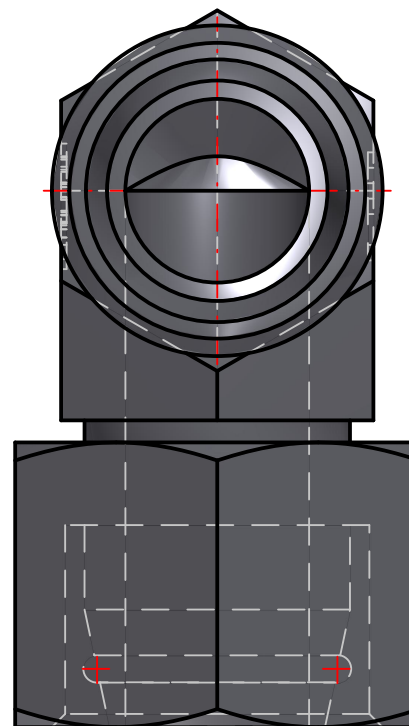

ENGINEERING YOUR SUCCESS.

Parker Hannifin Corporation  
High Pressure Connectors Europe  
Am Metallwerk 9  
33659 Bielefeld, Germany  
Ph: +49 (0) 521-4048-0  
Fax: +49 (0) 521-4048-4280

**PARKER High Pressure Connectors Europe Division**  
**Ermeto DIN tube to tube swivel high pressure hydraulic tube fittings**

PART Number : EW12LOMDCF

Interactive 3D graphic, click to activate and rotate  
(3D capable PDF viewer required)

技术数据	
Part Number	EW12LOMDCF
Series Name	Ermeto DIN tube to tube swivel high pressure hydraulic tube fittings
Series Code	Ermeto DIN tube to swivel high pressure hydraulic tube fittings
Division ID	687614
Division Name	High Pressure Connectors Europe Division
Company	Parker Hannifin