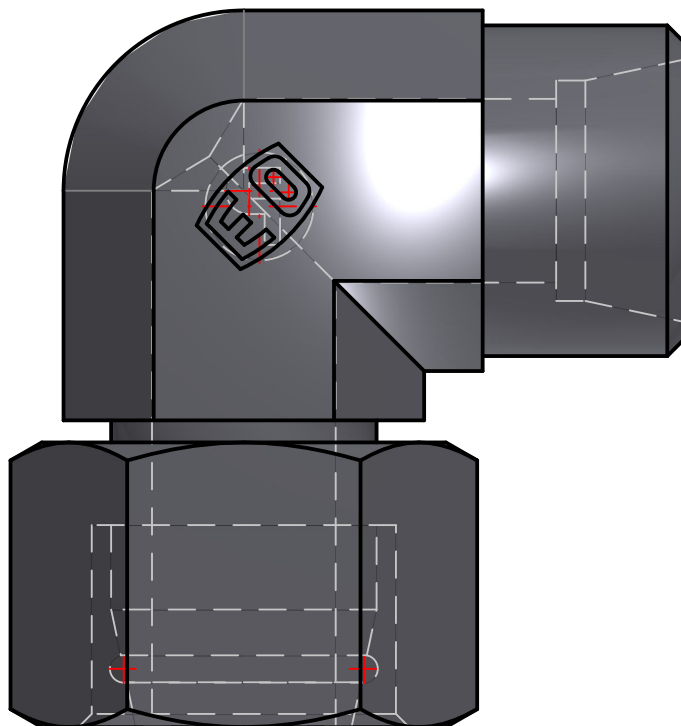

ENGINEERING YOUR SUCCESS.

Parker Hannifin Corporation  
High Pressure Connectors Europe  
Am Metallwerk 9  
33659 Bielefeld, Germany  
Ph: +49 (0) 521-4048-0  
Fax: +49 (0) 521-4048-4280

**PARKER High Pressure Connectors Europe Division**  
**Ermeto DIN tube to tube swivel high pressure hydraulic tube fittings**

PART Number : EW12LOMDCF

Interactive 3D graphic, click to activate and rotate  
(3D capable PDF viewer required)

技术数据	
Part Number	EW12LOMDCF
Series Name	Ermeto DIN tube to tube swivel high pressure hydraulic tube fittings
Series Code	Ermeto DIN tube to swivel high pressure hydraulic tube fittings
Division ID	687614
Division Name	High Pressure Connectors Europe Division
Company	Parker Hannifin