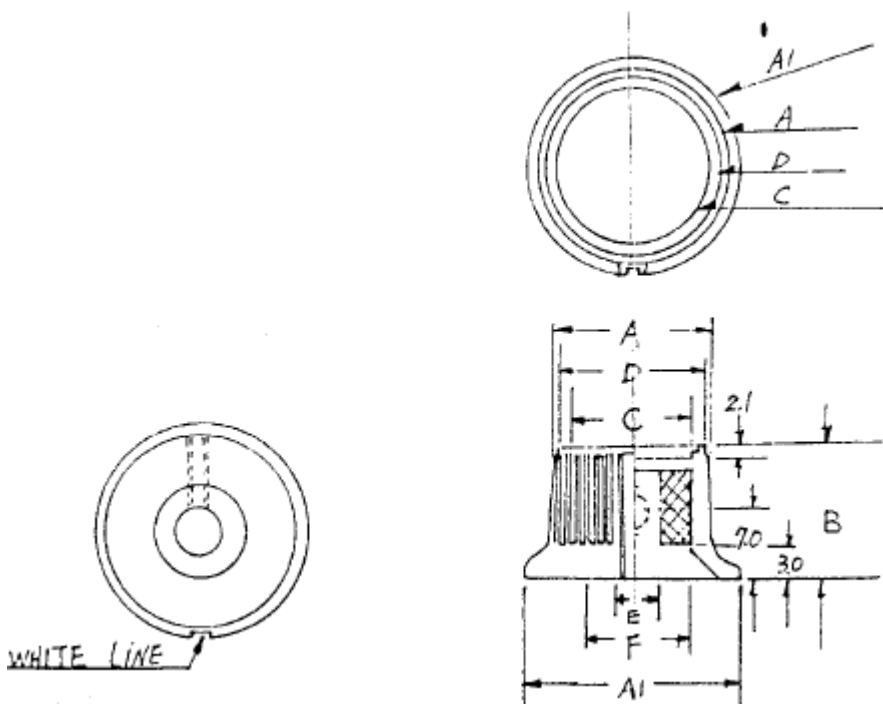

Datasheet

RS Black, Grey 16.2mm Potentiometer Knob with a White Indicator, 6.35mm Shaft

RS Stock [259-6957](#)

Dimensions: mm

Specifications

Body Colour: Black, Red

Indicator Colour: White

Knob Diameter: 11.6mm

Knob Height: 10mm

Knob Type: Grub Screw Knob

Shaft Size: 3.175mm