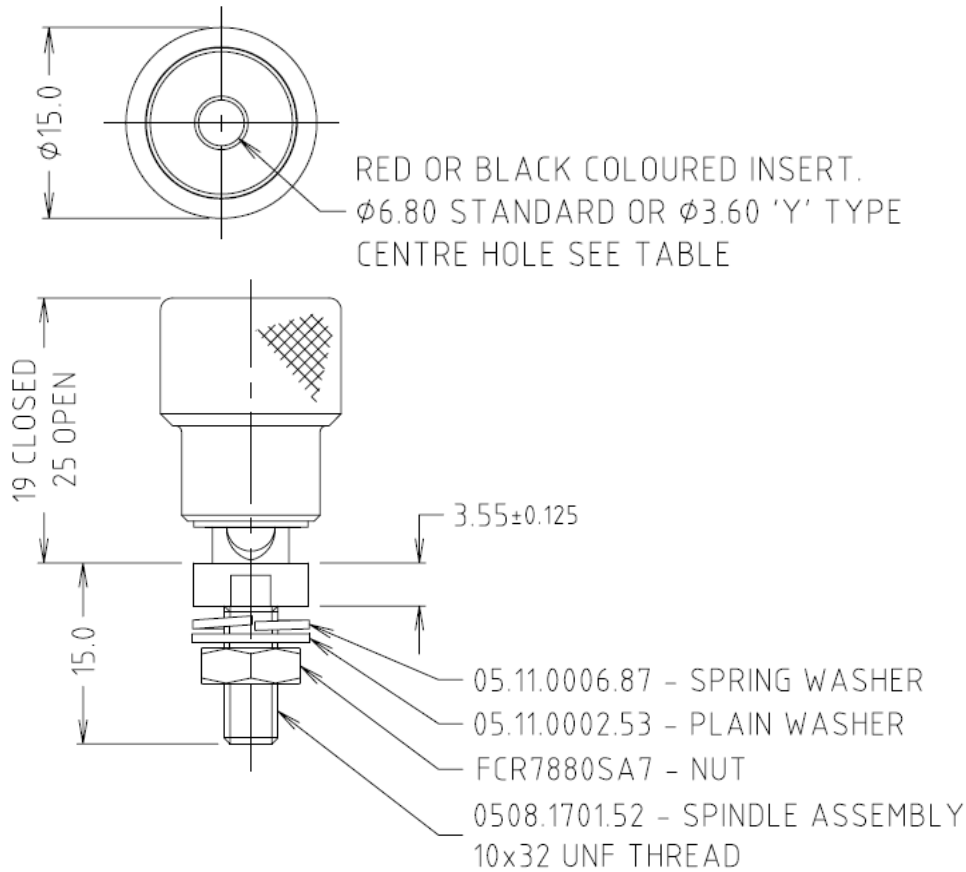

Datasheet

Hi Fi Terminal

Dimensions(mm):

Variants			
Stock Number	Uses Insert	Insert Colour	Insert Hole Type
8987643	FCR7916B	Black	ϕ 6.80 Standard
8987652	FCR7916R	Red	ϕ 6.80 Standard

Material: Brass/Nylon 6

Finish: Gold Flash/Sparked To 32 VDI