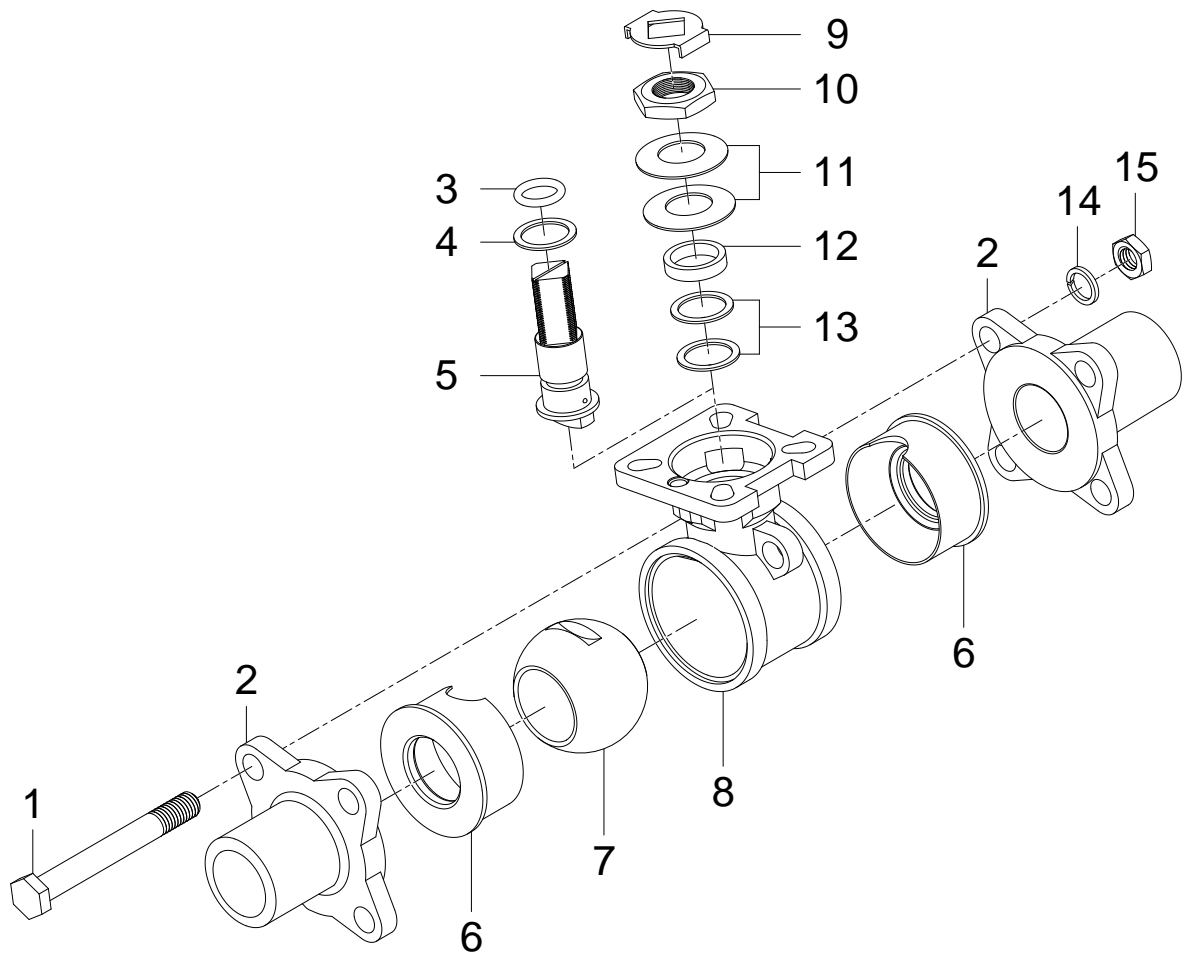

4762852 VZBD-21/2-W1-16-T-2-F0710-V14V14 Ball valve - Series: All

4762852 VZBD-21/2-W1-16-T-2-F0710-V14V14 Ball valve - Series: All

Pos.	Part no.	Type	Note	Qty.	Unit
A	8083176	VAVC-F8-WP-2-21/2"-W1 Seal set	Spare parts: 3, 4, 6, 13	1	PC
1			Not available Tightening torque 65 Nm / 47.9 lbf ft	1	PC
2			Not available	2	PC
3			Not available separately, see position A	1	PC
4			Not available separately, see position A	1	PC
5			Not available	1	PC
6			Not available separately, see position A	2	PC
7	8083184	VAVC-F8-B-2-21/2"-W1 Ball		1	PC
8			Not available	1	PC
9			Not available	1	PC
10			Not available Tightening torque 60 Nm / 44.3 lbf ft	1	PC
11			Not available	2	PC
12			Not available	1	PC
13			Not available separately, see position A	2	PC
14			Not available	1	PC
15			Not available	1	PC