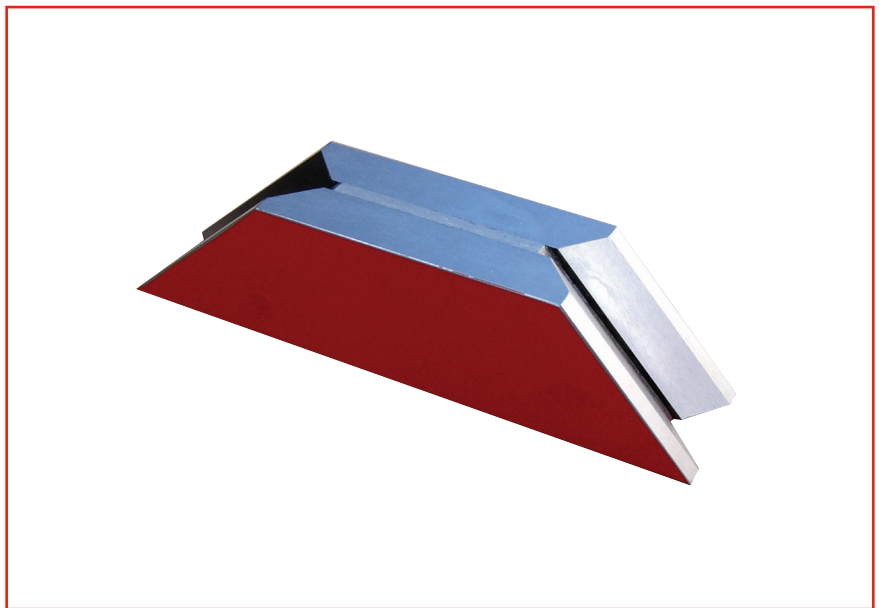

ENGLISH

Datasheet

Magnetic Vee Mitre Clamp

RS Stock No: 612-2667

Specifications:

This Magnetic Mitre Clamp has Vee faces and provides very strong gripping for both rods and tubes up to 57mm diameter when making 45° and 90° joints.

Base Length: 185mm
Top Face length: 94mm
Height: 45mm
Width: 45mm
Max Pull: 66 kg

Order Code	Manufacturers Code	Description
612-2667	52-585-020	Magnetic Vee Mitre Clamp