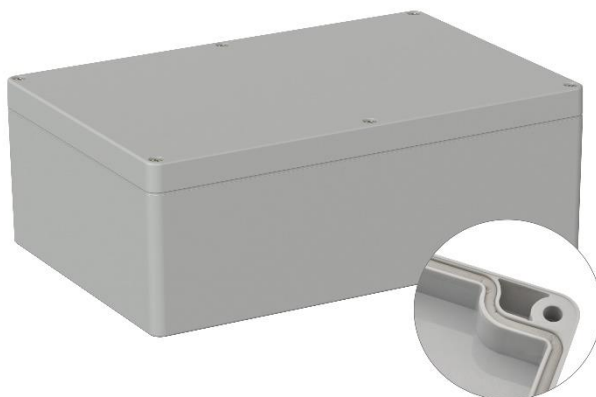

Datasheet

RS PRO ABS Enclosure, Light Grey, IP66

Stock No: 201-0195

Technical Specifications:

Body Material	ABS
Length	240,3 mm
Width	160,3 mm
Height	90 mm
IP	IP66
Colour	Light Grey

Features & Benefits:

- seal factory-assembled
- IP-Protection (DIN EN 60529)
- supplied with screws

Dimensional line drawings