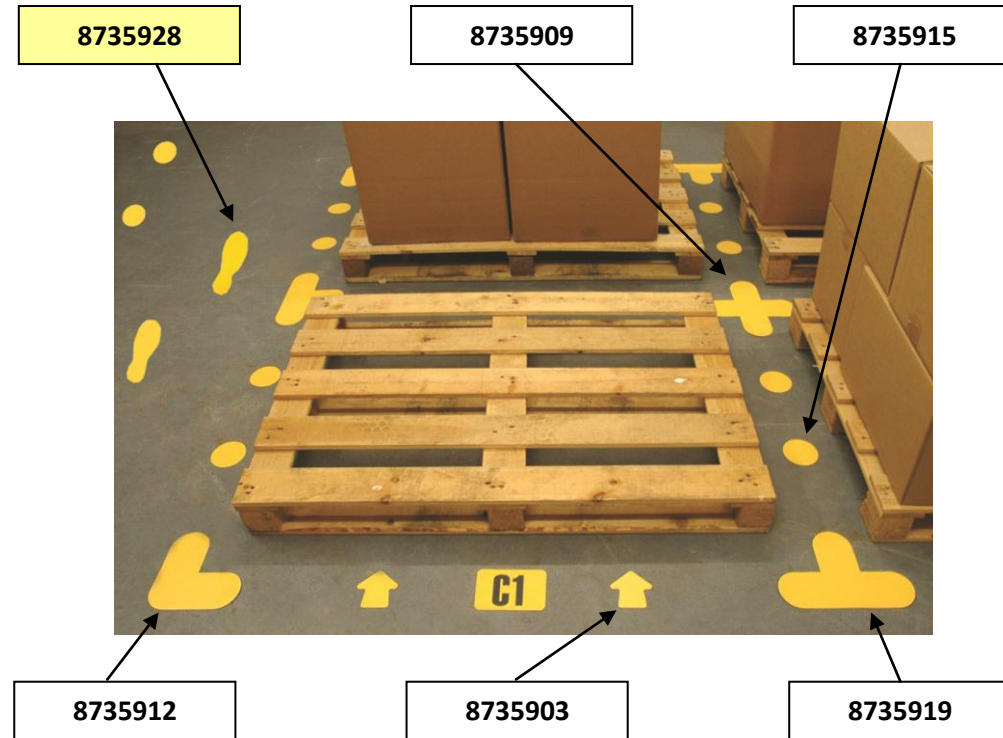

Datasheet

RS Stock No. 8735928

Feet Shaped Floor Sign, 300x100mm, 10 Pack

- Highlight walkways, fork truck routes and pallet positions on the warehouse floor
- Tough PVC with aggressive adhesive backing
- Mark block stack pallet areas quickly and effectively with no mess
- Designed to withstand everyday warehouse traffic
- Suitable for clean, flat, sealed surfaces
- Packs available in Yellow, Red, Blue, Green, Black and White

Description	Size (mm)	(Pack Qty)	RS Stock No
+ Shaped Floor Sign,300x300mm	L300 x W300	10	8735909
Arrow Shaped Floor Sign,90mm	H90	100	8735903
L Shaped Floor Sign,200x200mm	L200 x W200	10	8735912
Circle Shaped Floor Sign,90mm	90 DIA	100	8735915
T Shaped Floor Sign,200x300mm	L200 x W300	10	8735919
Feet Shaped Floor Sign,300x100mm	L300 x W100	10	8735928