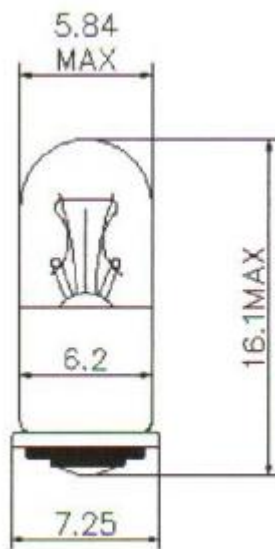

Datasheet

Midget Flange Indicator Lamp

RS Stock number [104-676](#)

Dimensions: (mm)

Specifications

Structure		Design Characteristics	
Bulb Type	T1 ¼ Clear	Voltage	28V
Bulb Diameter	Ø5.84max	Amperage	40mA±10%
Length	16.1Max	Filament Type	Vacuum Type
Base Type	M.F	Luminous Flux	2.5Lm±20%
		Life Hours	20000hrs