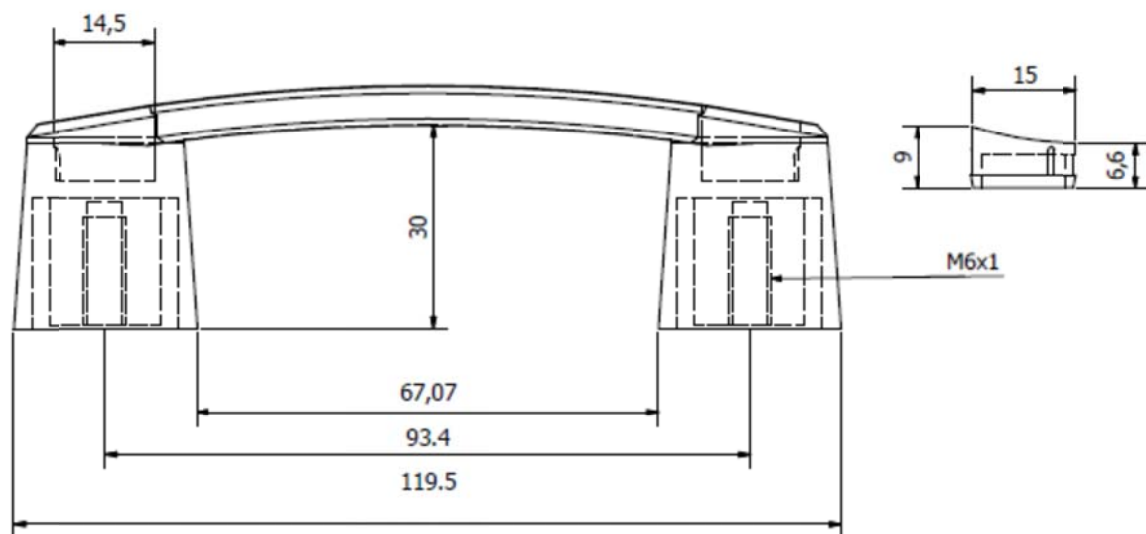

Nylon Bridge Handle

Threaded Inserts (M6) for fixing from below

ENGLISH

Materials: 15% Glass-filled nylon 6; CZ 121 Free-cutting brass threaded inserts.