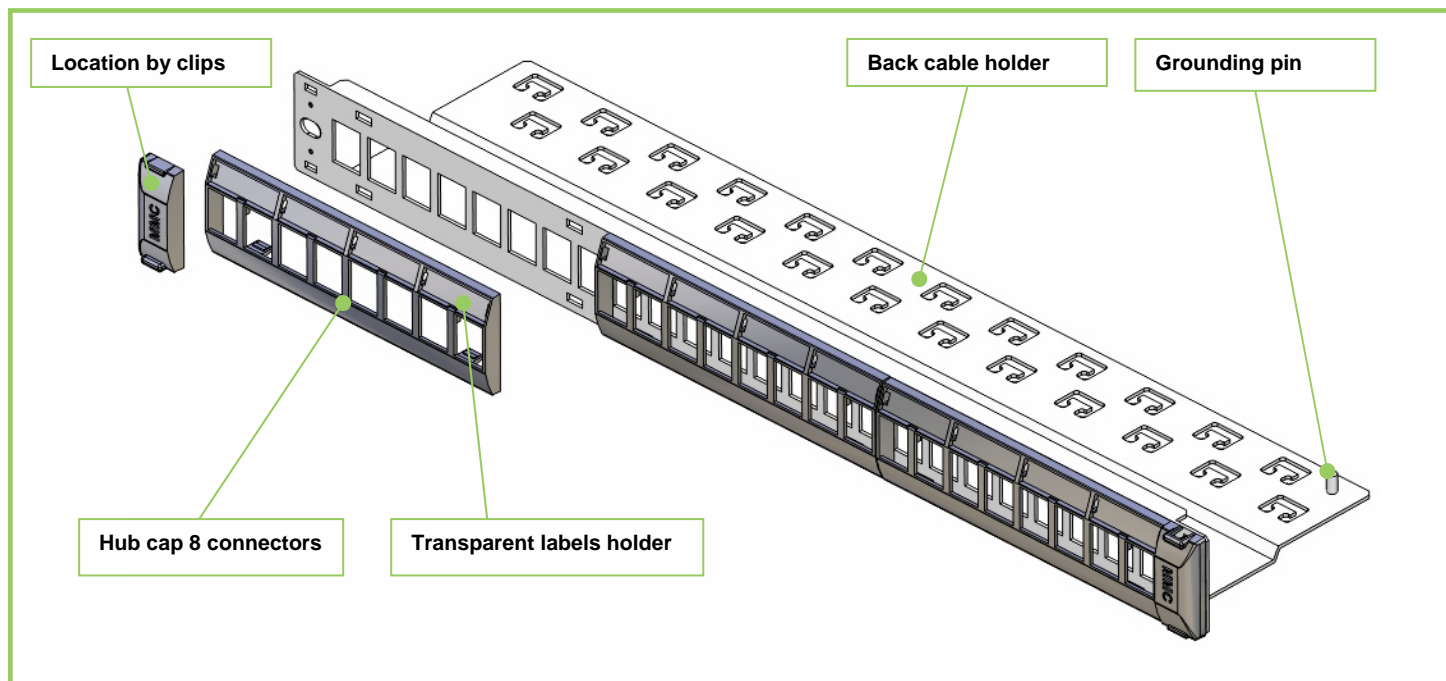

REF : MK6 PAN 1U

Patch panel 19" for 24 connectors type Keystone - 1U

PRODUCT INFORMATIONS

General characteristics

- Patch panel 24 connectors transforming in 8, 16 or 24 connectors Keystone type, colour: anthracite grey.
- Modularity management with hub cap MK6OB8PAN (covering 8 ports).
- Accept the MK6NB, MK6AN and MK6FS connectors.
- Equipped with a label holders for a better location.
- Protection of the label by an embedded translucent window.
- Possible location by clips of colours at the extremity.
- Obturator hub cap in sold individually.
- Automatic grounding.
- Delivered with screws and bolts for fixing.
- Delivered with luggage-label and precut label.

REF : MK6 PAN 1U

Patch panel 19" for 24 connectors type Keystone - 1U

Ordering informations

 REF	Designation	
MK6 PAN 1U	Patch panel for 24 MK6AN, MK6NB or MK6FS	Unit
MK6 ENJ 8PAN	Hub cap for 8 MK6 place	Unit
MK6 OB 8PAN	Obturator hub cap for 8 MK6 place	Unit
MK6 PLEXI	Transparent label holder	4