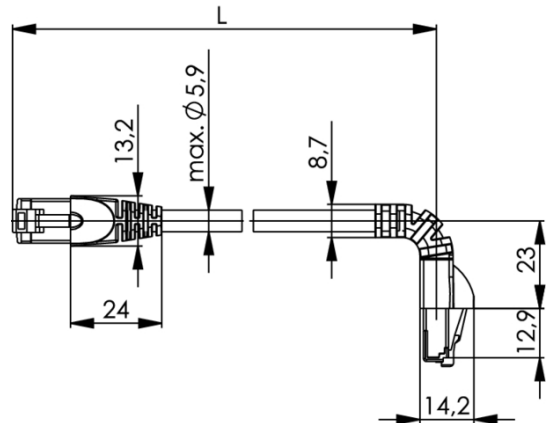

order number: L00001A0157

Patch Cord Cat.6_A MP8 FS 500 LSZH-2,0 m; 1x90° cable boot; red

Technical Attributes	
Short name	MP8 FS 500 LSZH-2,0
Length	2,0 m
Colour	red
Remarks	1x90° - 1x180° cable boot

Performance Characteristics

- pin assignment acc. to EIA/TIA 568B
- 90° / 180° / 270° moulded boot with latch protection
- Colours: grey, green, red, blue, yellow, black, white, purple
- Variants with very short boot
- 360 degrees completely surround plug shielding (shielded cable types)
- flexible and strain relieved
- moulded strain relief boot
- cable jacket and strain relief boot: PVC resp. LSZH (= Low Smoke, Zero Halogen)

Mechanical Characteristics	
Cable structure	LI02YSCH 4x2xAWG 27/7 PiMF
Stranded wire	AWG 27 (7/0.14 mm)

Insulation	PE, Ø 1.02 mm (±0.05 mm)
Pair shielding	Al-foil, outside conducting
Overall shielding	tin plated copper braid
Outer jacket	5.8 mm (±0.2 mm)