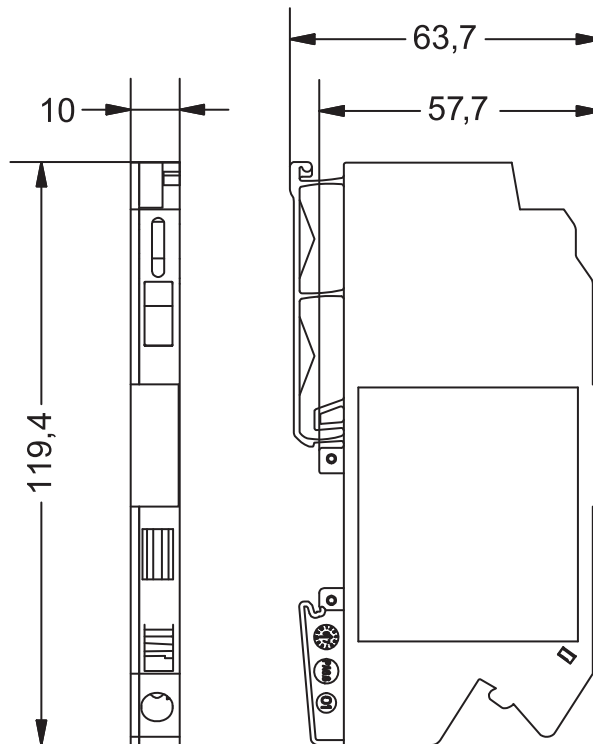

Identification	Type	LOCC Box ES 7-6425
	Part-No.	716425
Description	LOCC-Box supply set consisting of supply terminal and end block maximum total current 40 A	
Input	Nominal voltage DC 12 / 24 V Rated current max. DC 40 A Reverse voltage protection No Termination Spring terminal : 0.33 – 10 mm ² (AWG 22–8) conductor connection cross section, single wire (solid): max. 10 mm ² conductor connection cross section, fine wire: max. 6 mm ² conductor connection cross section, fine wire with AEH: max. 6 mm ²	
Load Side	Output current max. DC 40 A	
General	Operation temperature range -25 °C – 60 °C Storage temperature range -40 °C – 85 °C Dimensions (w x h x d) 10.0 x 119.4 x 63.7 mm	

Housing material	PA 6.6 (UL 94-V0; NFF I2, F2)
Field installation	rail TS 35 (EN 50022)
Protection class	IP 20
Installation position	Optional
Weight (kg/piece)	0.035
Approvals	cURus

23.03.2015 – Subject to technical modification

SYSTEMATIC TECHNOLOGY

Dimensions

Supply terminal

End block

23.03.2015 – Subject to technical modification

Part-No. 716425

USA: LUTZE INC.

13330 South Ridge Drive • Charlotte, NC 28273, USA