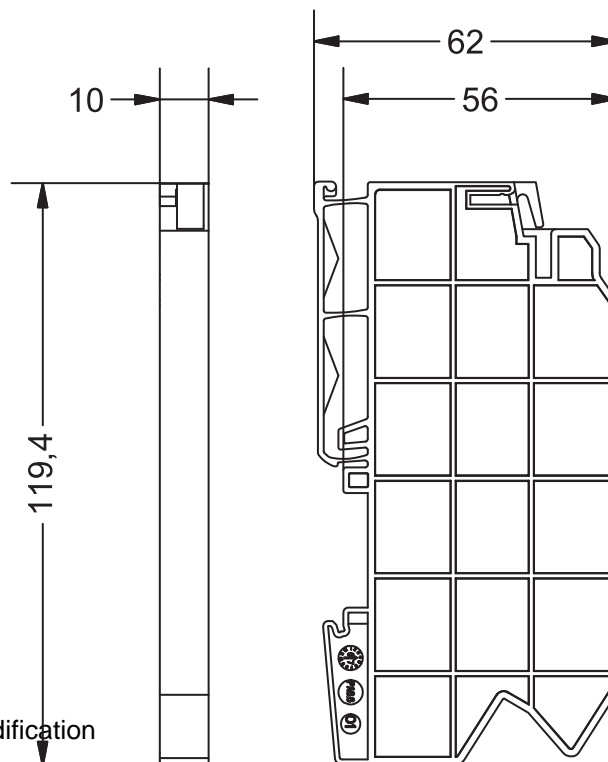

Identification	Type	LOCC Box ES 7-6425
	Part-No.	716425
Description	LOCC-Box supply set consisting of supply terminal and end block maximum total current 40 A	
Input	Nominal voltage DC 12 / 24 V Rated current max. DC 40 A Reverse voltage protection No Termination Spring terminal : 0.33 – 10 mm ² (AWG 22–8) conductor connection cross section, single wire (solid): max. 10 mm ² conductor connection cross section, fine wire: max. 6 mm ² conductor connection cross section, fine wire with AEH: max. 6 mm ²	
Load Side	Output current max. DC 40 A	
General	Operation temperature range -25 °C – 60 °C Storage temperature range -40 °C – 85 °C Dimensions (w x h x d) 10.0 x 119.4 x 63.7 mm	

Housing material	PA 6.6 (UL 94-V0; NFF I2, F2)
Field installation	rail TS 35 (EN 50022)
Protection class	IP 20
Installation position	Optional
Weight (kg/piece)	0.035
Approvals	cURus

23.03.2015 – Subject to technical modification

SYSTEMATIC TECHNOLOGY

Dimensions

Supply terminal

End block

23.03.2015 – Subject to technical modification

Part-No. 716425

USA: LUTZE INC.

13330 South Ridge Drive • Charlotte, NC 28273, USA