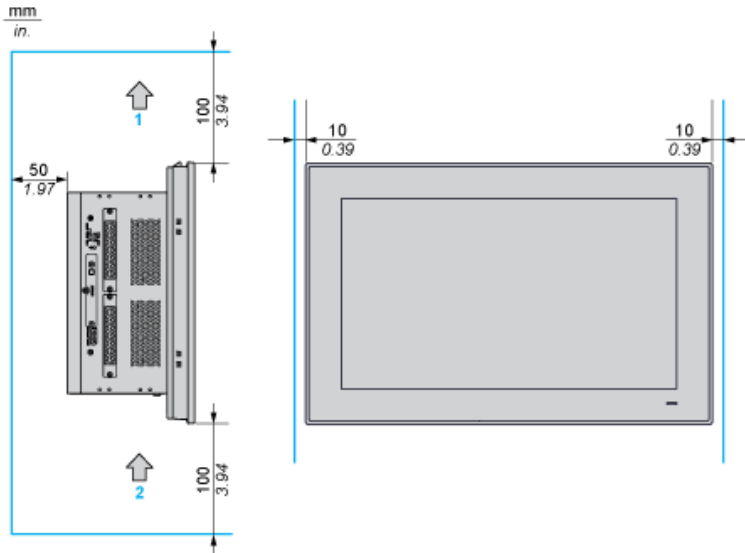

Spacing Requirements