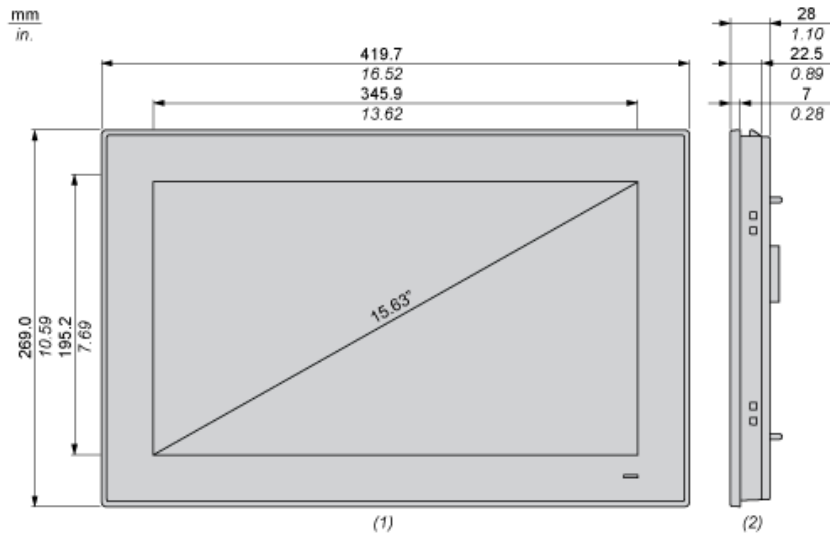

### Complementary

Local signalling	Status LED
View angle horizontal x vertical	150 x 140°
Contrast ratio	500:1
Pixel resolution	1024 x 1024
Touchscreen resolution	4096 x 4096
Function available	Operate with water on screen
[Us] rated supply voltage	24 V DC power supply 100...240 V AC power supply 47...63 Hz
Supply voltage limits	18...36 V DC
Power consumption in W	46.1 W (typical) with Box PC HMIBMP 54.5 W (maximum) with Box PC HMIBMP 40.9 W (typical) with Box PC HMIBMU 49.5 W (maximum) with Box PC HMIBMU
Display size	15.6 inch
Display type	Colour TFT LCD LED
Display resolution	1366 x 768 pixels WHD FWXGA
Display colour	16777216 colors
Luminance	300 cd/m <sup>2</sup>
Backlight lifespan	50000 hours at 25 °C
Touch panel	Multi-touch projected capacitive technology (PCT)
Type of installation	Indoor installation
Inrush current	8.9 A
Width	419.7 mm
Height	269 mm
Depth	28 Mm enclosure: 7 mm
Net weight	4.3 kg

## Dimensions

- (1) Front view
- (2) Right view

## Panel Cut Dimensions

A		B		C		R	
mm	in.	mm	in.	mm	in.	mm	in.
412.4	16.24	261.7	10.30	2...6	0.08...0.23	5	0.20