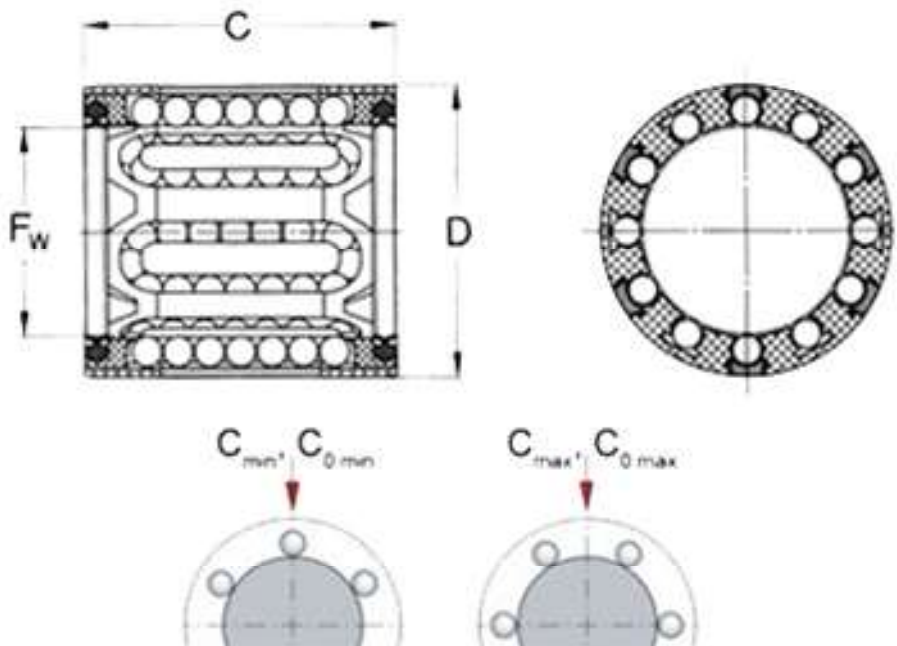

## LBBR 16-2LS

Linearkugellager, beidseitig abgedichtet

C [mm]:	30
D = Da [mm]:	24
Fw [mm]:	16
Kugelreihen [#]:	5

Datum: 07/05/2020

The contents of this report are the copyright of the publisher and may not be reproduced (even extracts) unless permission is granted. Every care has been taken to ensure the accuracy of the information contained in this report but no liability can be accepted for any loss or damage whether direct, indirect or consequential arising out of the use of the information contained herein.