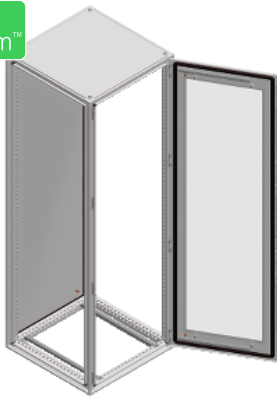

## Spacial SF enclosure glazed door - assembled - 1800x600x600 mm

NSYSF18650T

### Main

Range	Spacial
Extended range	Spacial SF
Application	Multi-purpose
Product or component type	Suitable enclosure
Enclosure nominal height	1800 mm
Enclosure nominal width	600 mm
Enclosure nominal depth	500 mm
Enclosure mounting	Floor-standing
Device composition	2 sliding rails 4 mounting plate bracket 1 structure 1 door 1 locking system with handle: door 1 rear panel 1 roof

### Complementary

Structure type	Perforated structure with a pitch of 25 mm Panels and doors built into the structure Vertical uprights joined with top and bottom frames Formed from a single section
Door type	Glazed front
Number of doors	Front: 1 door(s)
Door opening side	Reversible (120 °)
Lock type	4 points lock, handle with 5 mm double bar insert front door
Mounting plate description	Without mounting plate
Type of gland plate	Without gland plate
Accessibility for operation	Front Rear Sides of enclosure
Removable parts	Door by screws hinge Rear panel by screws Roof by screws Mounting plate bracket by screws Sliding rail by screws
Material	Frame: galvanised steel Uprights: galvanised steel Door: Securit glass Door: sheet steel Panels: sheet steel

Hinge: zamak  
Handle: polyamide 6 with 30 % fibre glass

Surface finish	Epoxy-polyester powder
Colour	Enclosure: grey (RAL 7035) Handle: black (RAL 9005)
Net weight	89.040 kg