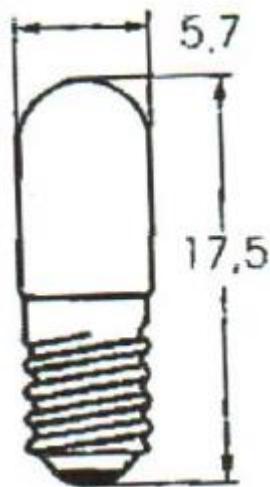

Datasheet

Clear Filament Indicator Lamp

RS Stock number [104-581](#)

Dimensions: (mm)

Specifications

Structure		Design Characteristics	
Bulb Type	T1 ½ Clear	Voltage	12V
Bulb Diameter	Ø5.7Max	Amperage	83mA+10%
Length	17.5Max	Filament Type	Vacuum Type
Base Type	E5	Luminous Flux	2.4Lm+20%
		Life Hours	10,000hrs