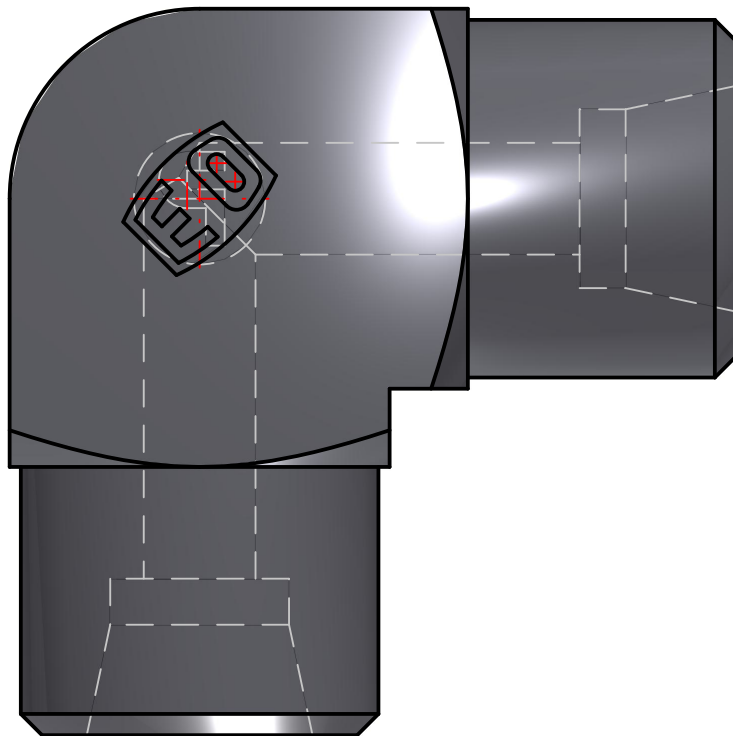

ENGINEERING YOUR SUCCESS.

Parker Hannifin Corporation  
High Pressure Connectors Europe  
Am Metallwerk 9  
33659 Bielefeld, Germany  
Ph: +49 (0) 521-4048-0  
Fax: +49 (0) 521-4048-4280

**PARKER High Pressure Connectors Europe Division**  
**Ermeto DIN tube to tube high pressure hydraulic tube fittings**

PART Number: W08SCFX

*Interactive 3D graphic, click to activate and rotate  
(3D capable PDF viewer required)*

Technical Data	
Part Number	W08SCFX
Series Name	Ermeto DIN tube to tube high pressure hydraulic tube fittings
Series Code	Ermeto DIN tube to tube high pressure hydraulic tube fittings
Division ID	687614
Division Name	High Pressure Connectors Europe Division
Company	Parker Hannifin