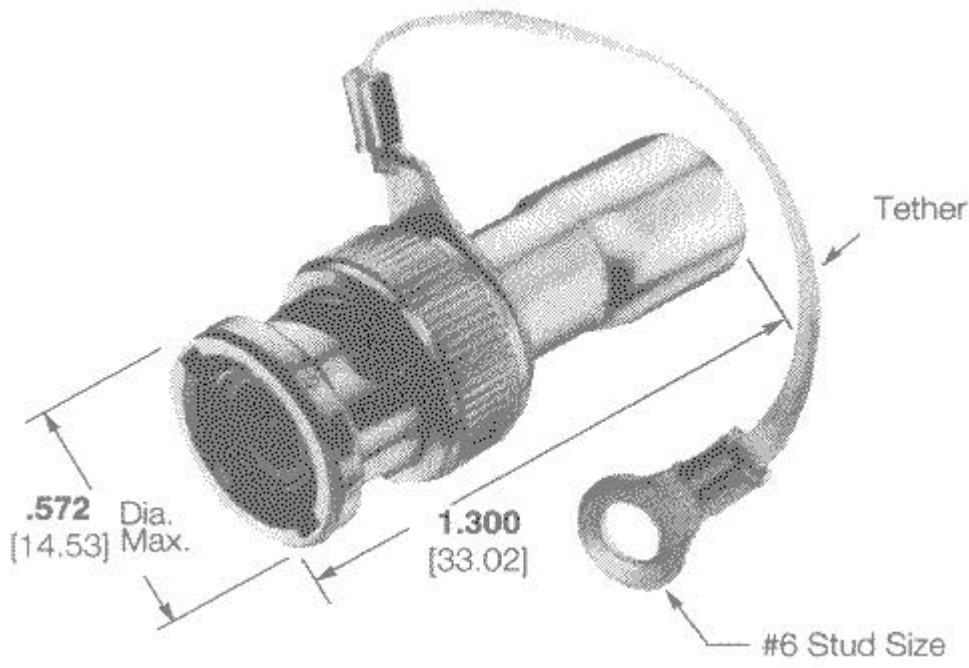

Alphabetical Picture Part Number
SEARCH SEARCH SEARCH

Go To Step Search™ Screen

221629-4 -- 1 of 1 products

**RF Connectors
BNC Connectors**

General **INFO**
Sales **INFO**
Customer Drawings **SPECIFICATIONS**

Line art represents typical product only.

Searchable Features:

Product Type	Terminator
Sex	Plug
Body Style	Straight
Grade	Commercial
Connector Impedance	50 Ohms
Panel Attachment	No
Center Contact Material	Brass
Center Contact Plating	Gold
Body Plating	Nickel
Solder Terminal	Without
Body Insulation	Without
Sealed	No
Isolated	No
Dielectric Material	Polyethylene
Coupling Nut Material	Brass
Polarized	No

Other Properties:

Tether	Without
Resistor Specification	1 Watt