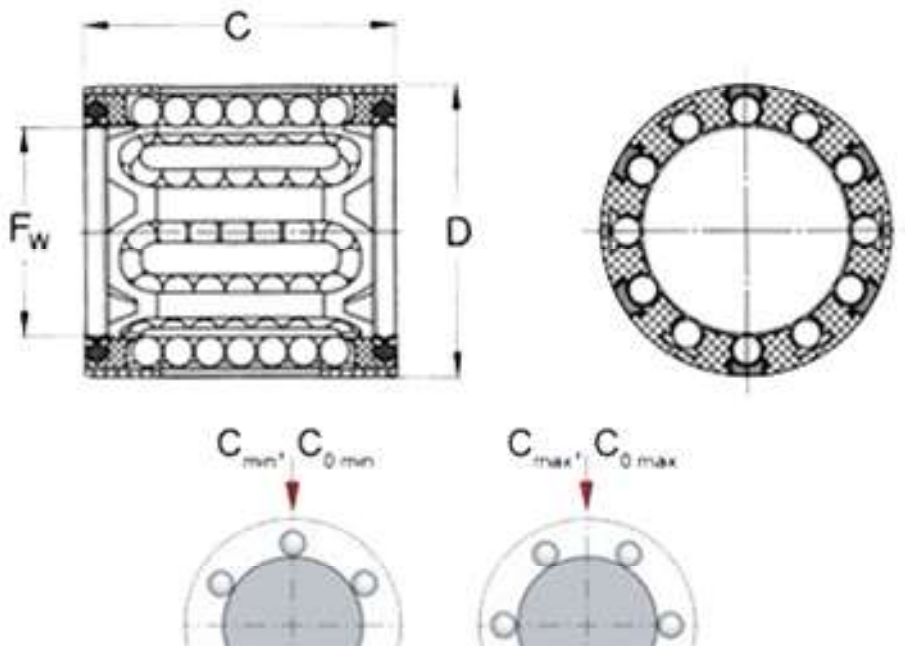

## LBBR 30-2LS/HV6

Linear ball bearing with 2 seals, stainless steel

C [mm]:	50
D = Da [mm]:	40
Fw [mm]:	30
Ball rows [#]:	8

Date: 13/05/2020

The contents of this report are the copyright of the publisher and may not be reproduced (even extracts) unless permission is granted. Every care has been taken to ensure the accuracy of the information contained in this report but no liability can be accepted for any loss or damage whether direct, indirect or consequential arising out of the use of the information contained herein.

## LBBR 30-2LS/HV6

Linear ball bearing with 2 seals, stainless steel

Cdyn [N]:	3150
C0 [N]:	2700
Weight [kg]:	0.07

---

**Date:** 13/05/2020

The contents of this report are the copyright of the publisher and may not be reproduced (even extracts) unless permission is granted. Every care has been taken to ensure the accuracy of the information contained in this report but no liability can be accepted for any loss or damage whether direct, indirect or consequential arising out of the use of the information contained herein.