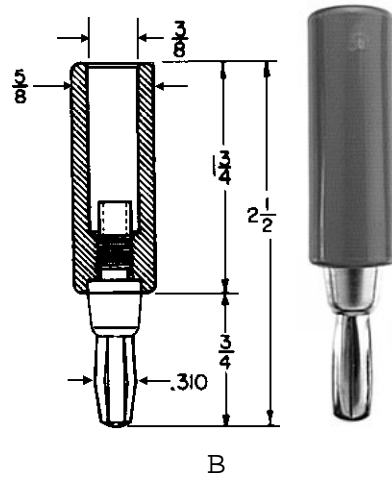

289

Shrouded Safety Banana Plug

- Brass body has beryllium copper caged spring and is gold plated.
- Housing is molded nylon type 6/6.
- Plug is supplied unassembled for immediate application. Available in red (-102) or black (-103).

289

- Each plug shown below has a special feature and each is machined from brass and is nickel plated. Insulating material is indicated in table.
- Available in red (-102) or black (-103). Please add color as suffix to part number.

A

B

PART NO.	ILLUS.	TYPE	HANDLE	WIRING	RATING
255	A	Right Angle	ABS	Solder Well	10 Amps - 1KV
285	B	Giant	Nylon	Solder Well	25 Amps - 2KV