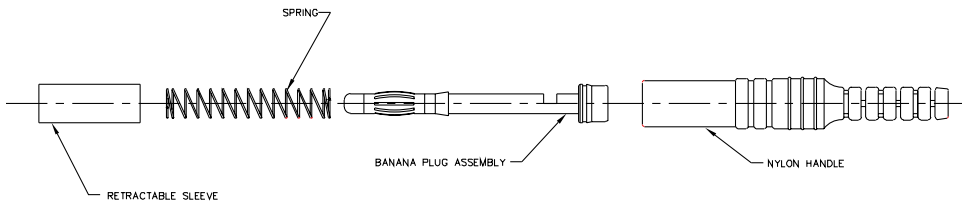

289

Shrouded Safety Banana Plug

- Brass body has beryllium copper caged spring and is gold plated.
- Housing is molded nylon type 6/6.
- Plug is supplied unassembled for immediate application. Available in red (-102) or black (-103).

289

- Each plug shown below has a special feature and each is machined from brass and is nickel plated. Insulating material is indicated in table.
- Available in red (-102) or black (-103). Please add color as suffix to part number.

A

B

PART NO.	ILLUS.	TYPE	HANDLE	WIRING	RATING
255	A	Right Angle	ABS	Solder Well	10 Amps - 1KV
285	B	Giant	Nylon	Solder Well	25 Amps - 2KV