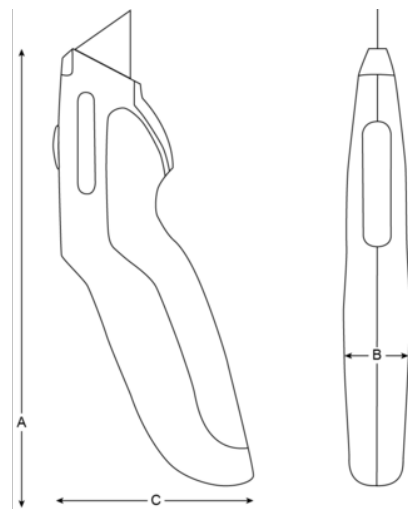

KMU-01

Mini Retractable Utility Knife 90 mm

PRODUCT DETAILS

- Aluminium knife housing
- Magnetic grip to facilitate the exchange of the blade
- Added versatility thanks to 3-position blade mechanism
- Key chain supplied
- Takes SQZ-MINI-BLADE spare blades
- Retail pack on hanging card

PRODUCT ATTRIBUTES

Product	A	B	C	
KMU-01	90 mm	13 mm	38 mm	26 g

Follow the Fish!