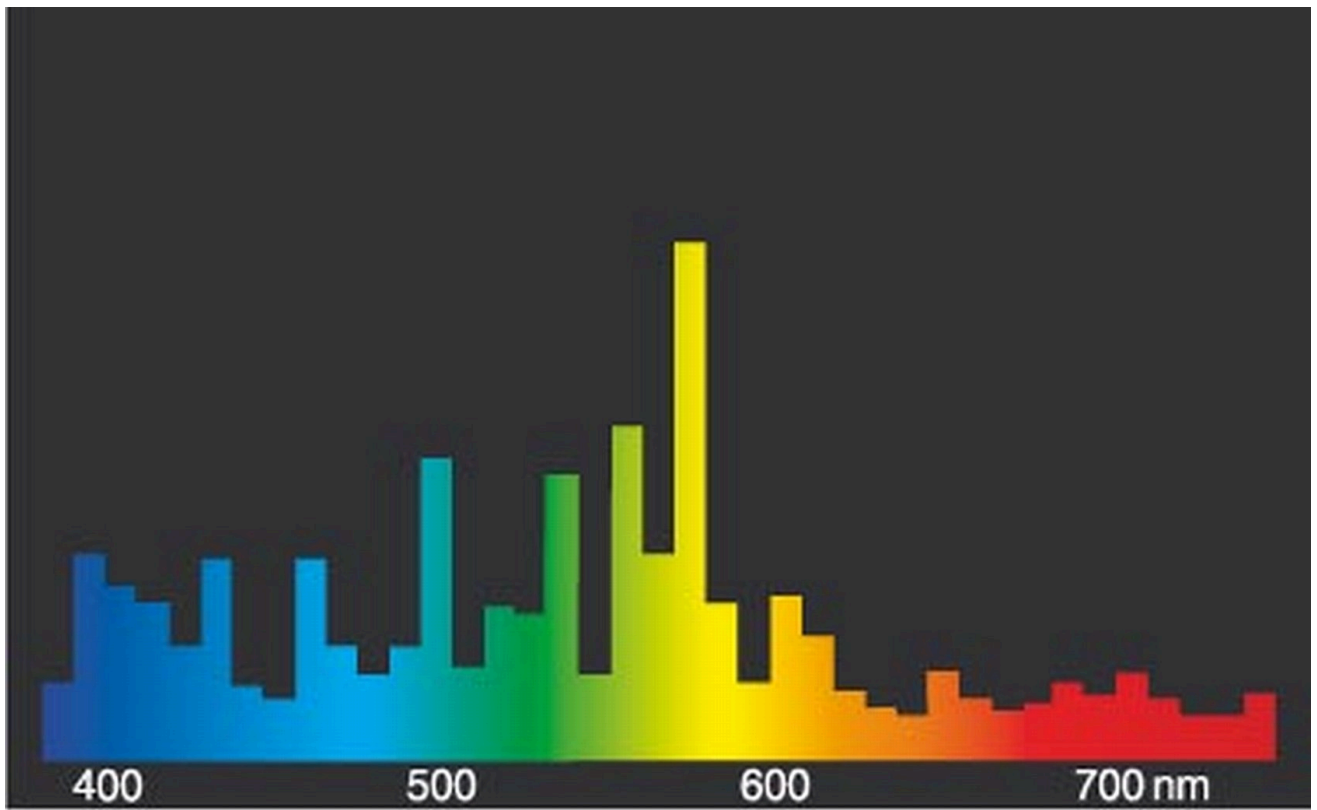

Product parameters

Parameter	Value	Parameter	Value
-----------	-------	-----------	-------

General product parameters:

Energy consumption in on-mode (kWh/1000 h), rounded up to the nearest integer	450	Energy efficiency class	G
Useful luminous flux (ϕ_{use}), indicating if it refers to the flux in a sphere (360°), in a wide cone (120°) or in a narrow cone (90°)	40 300 in Sphere (360°)	Correlated colour temperature, rounded to the nearest 100 K, or the range of correlated colour temperatures, rounded to the nearest 100 K, that can be set	3 600
On-mode power (P_{on}), expressed in W	444,0	Standby power (P_{sb}), expressed in W and rounded to the second decimal	0,00
Networked standby power (P_{net}) for CLS, expressed in W and rounded to the second decimal	-	Colour rendering index, rounded to the nearest integer, or the range of CRI-values that can be set	62
Outer dimensions without separate control gear, lighting control	Height	47	Spectral power distribution in the range 250 nm to 800 nm, at full-load
	Width	273	
	Depth	47	
			See image in last page

parts and non-lighting control parts, if any (millimetre)			
Claim of equivalent power ^(a)	-	If yes, equivalent power (W)	-
		Chromaticity coordinates (x and y)	0,403 0,396

(a): not applicable;

(b): not applicable;