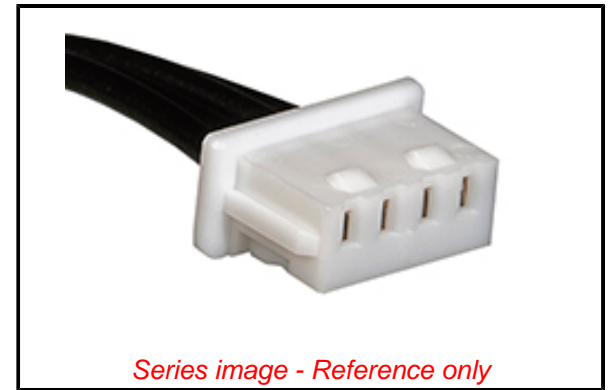

PLEASE CHECK WWW.MOLEX.COM FOR LATEST PART INFORMATION

Part Number: [0151340405](#)
Status: **Active**
Overview: [PicoBlade Connector System](#)
Description: PicoBlade-to-PicoBlade Off-the-Shelf (OTS) Cable Assembly, Single Row, 450.00mm Length, 4 Circuits, Natural

Documents:

[Drawing (PDF)](#) [Product Literature (PDF)](#)
[RoHS Certificate of Compliance (PDF)](#)

General

Product Family	Cable Assemblies
Series	15134
Assembly Configuration	Dual Ended Connectors
Connector to Connector	PicoBlade-to-PicoBlade
Overview	PicoBlade Connector System
Product Literature Order No	987651-6143
Product Name	PicoBlade OTS
UPC	889056870870

Physical

Cable Length	450.00mm
Circuits (Loaded)	4
Color - Resin	Natural
Gender	Female-Female
Lock to Mating Part	Yes
Material - Metal	Phosphor Bronze
Material - Plating Mating	Tin
Material - Plating Termination	Tin
Material - Resin	Polyester
Net Weight	3.000/g
Packaging Type	Bag
Pitch - Mating Interface	1.25mm
Plating min - Mating	0.889µm
Plating min - Termination	0.914µm
Single Ended	No
Termination Interface: Style	Crimp or Compression
Wire Insulation Diameter	0.90mm
Wire Size AWG	28
Wire/Cable Type	UL 1061

Electrical

Current - Maximum per Contact	1.0A
Voltage - Maximum	125V

Material Info

Reference - Drawing Numbers

Sales Drawing	2012341356-000

EU ELV

Not Relevant

EU RoHS

Compliant

REACH SVHC

Not Contained Per -
ED/30/2017 (7 July
2017)

Halogen-Free

Status

Not Low-Halogen

Need more information on product environmental compliance?

Email productcompliance@molex.com
Please visit the [Contact Us](#) section for any non-product compliance questions.

China ROHS	Green Image
ELV	Not Relevant
RoHS Phthalates	Not Contained

Search Parts in this Series

[15134 Series](#)

Mates With

PicoBlade Header [53261](#) , [53047](#) , [53398](#) , [53048](#)